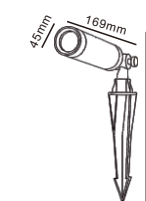

Gardens, balconies terraces and walkways

- Die-cast Aluminium body
- Protective powder coated finish
- Silicon rubber gasket
- External driver with extended range 100v-265v