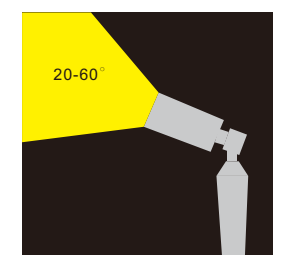

Code	Material	Beam Angle	Power	Light source chip	Waterproof level	Exterior color	Luminous color	Input voltage
DC005	All aluminum	20-60°	7/12/20W	COB	IP65	Sand black	3000K	AC110-240V DC24V

Gardens, balconies, terraces and walkways

- Silicon rubber gasket
- External driver with extended range 100V - 265V