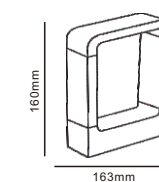

Wall Light B1009

indoor&outdoor

B1009

Code	Material	Power	Light source chip	Waterproof level	Exterior color	Luminous color	Input voltage
B1009	All aluminum	7W / 10W	COB	IP65	Sand black Sand ash	3000K	AC110-240V DC24V

Indoor and outdoor area

- Die-cast Aluminium body
- Protective powder coated finish
- Silicon rubber gasket
- External driver with extended range 100v-265v