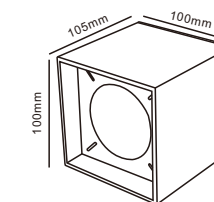

Indoor and outdoor area

- Die-cast Aluminium body
- Protective powder coated finish
- Silicon rubber gasket
- External driver with extended range 100v-265v

Wall Light B1016

indoor&outdoor

B1016

Code	Material	Power	Light source chip	Waterproof level	Exterior color	Luminous color	Input voltage
B1016	Marble+Aluminum	6W	SMD2835	IP65	Dark/light color	3000K	DC24V