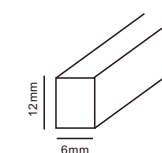

Code	Material	Power	Light source chip	Waterproof level	Exterior color	Luminous color	Input voltage
DD001	Silica gel	2W/M	2835	IP67	White	3000K	DC24V

Indoor living area

- Die-cast Aluminium body
- Protective powder coated finish
- Silicon rubber gasket
- External driver with extended range 100v-265v