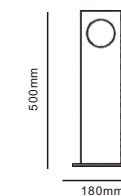

Garden Bollard Light CP7021

outdoor

CP7021

Code	Material	Power	Light source chip	Waterproof level	Exterior color	Luminous color	Input voltage
CP7021	All aluminum	7W	COB	IP65	Matte Black/White	3000K	AC110-240V DC24V

Gardens, balconies terraces and walkways

- Die-cast Aluminium body
- Protective powder coated finish
- Silicon rubber gasket
- External driver with extended range 100v-265v