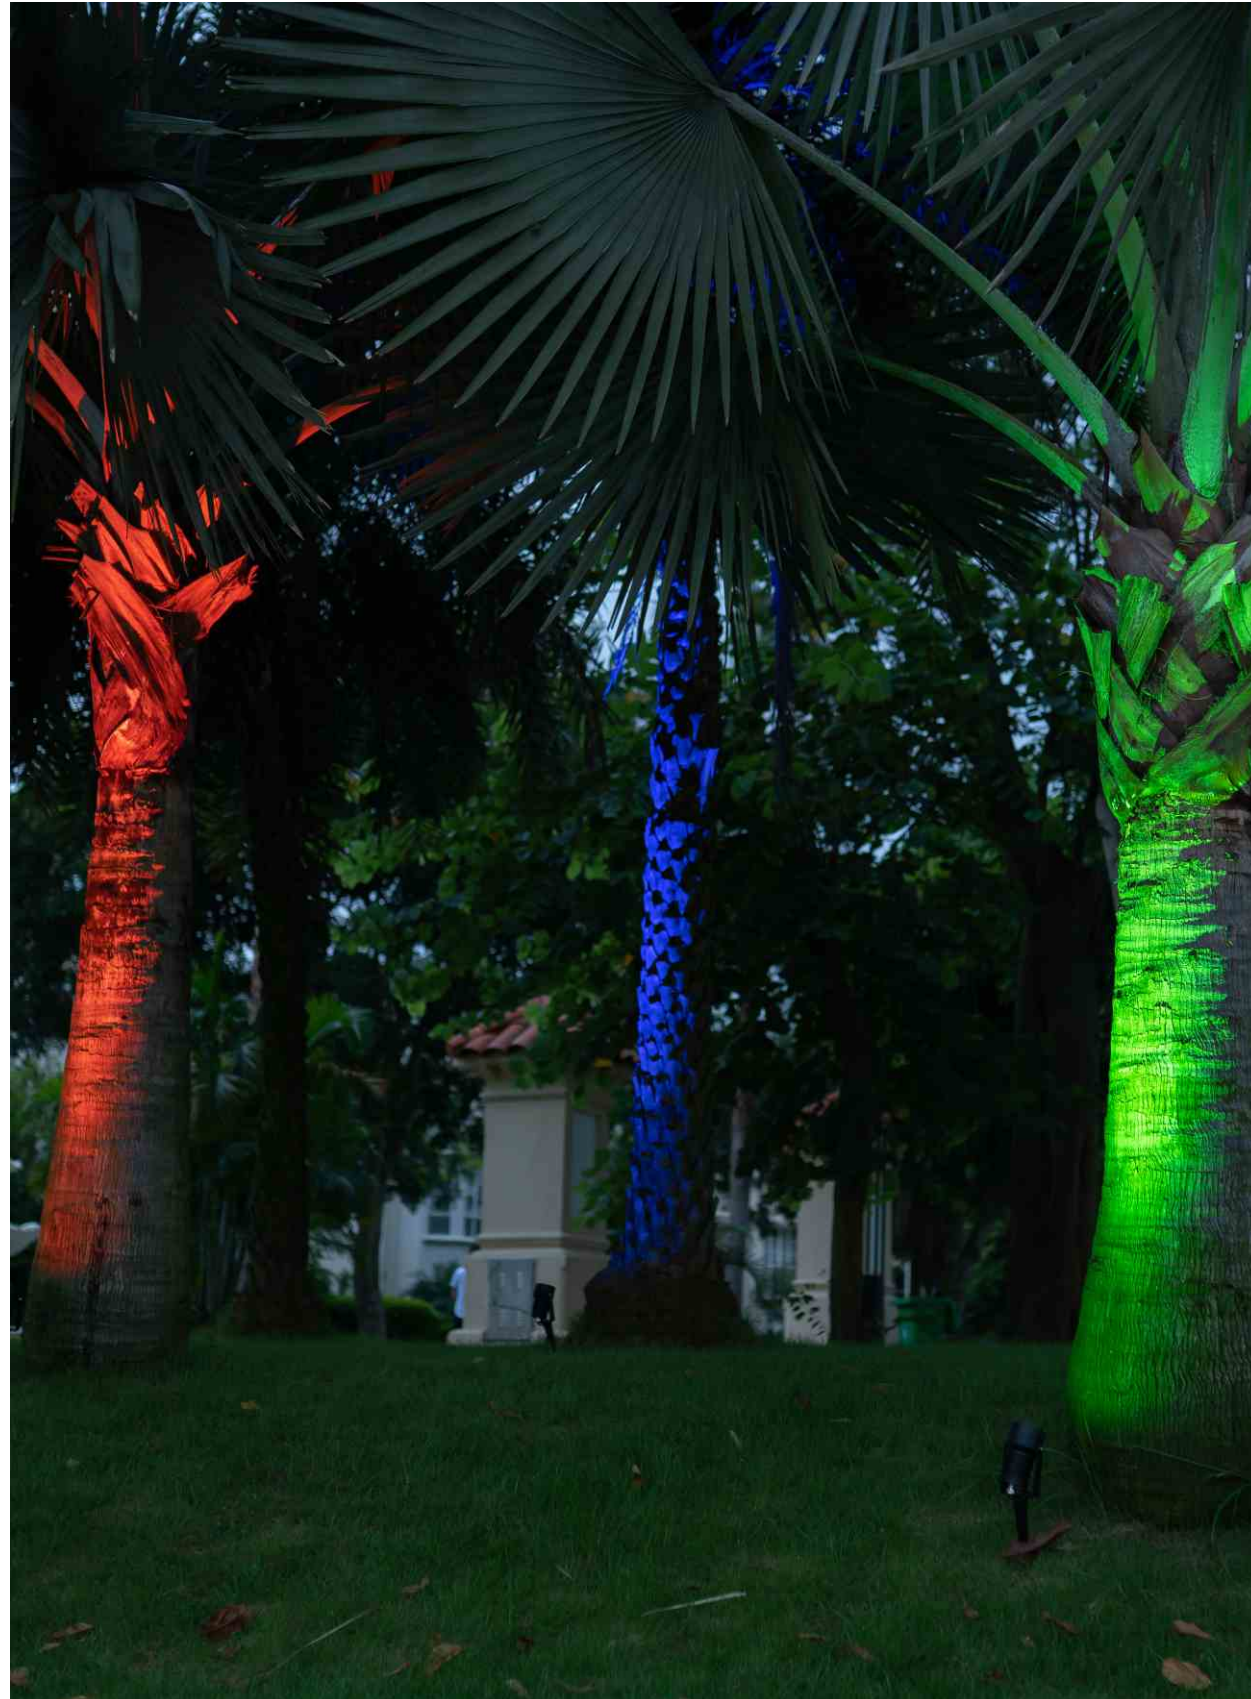

Garden Uplight

CP7017

Outdoor

CP7017

Code	Material	Power	Light source chip	Waterproof level	Exterior color	Luminous color	Input voltage
CP7017	All aluminum	20W	COB	IP65	Sand black	3000K	AC110-240V DC24V

Gardens, balconies terraces and walkways

- Die-cast Aluminium body
- Protective powder coated finish
- Silicon rubber gasket
- External driver with extended range 100v-265v