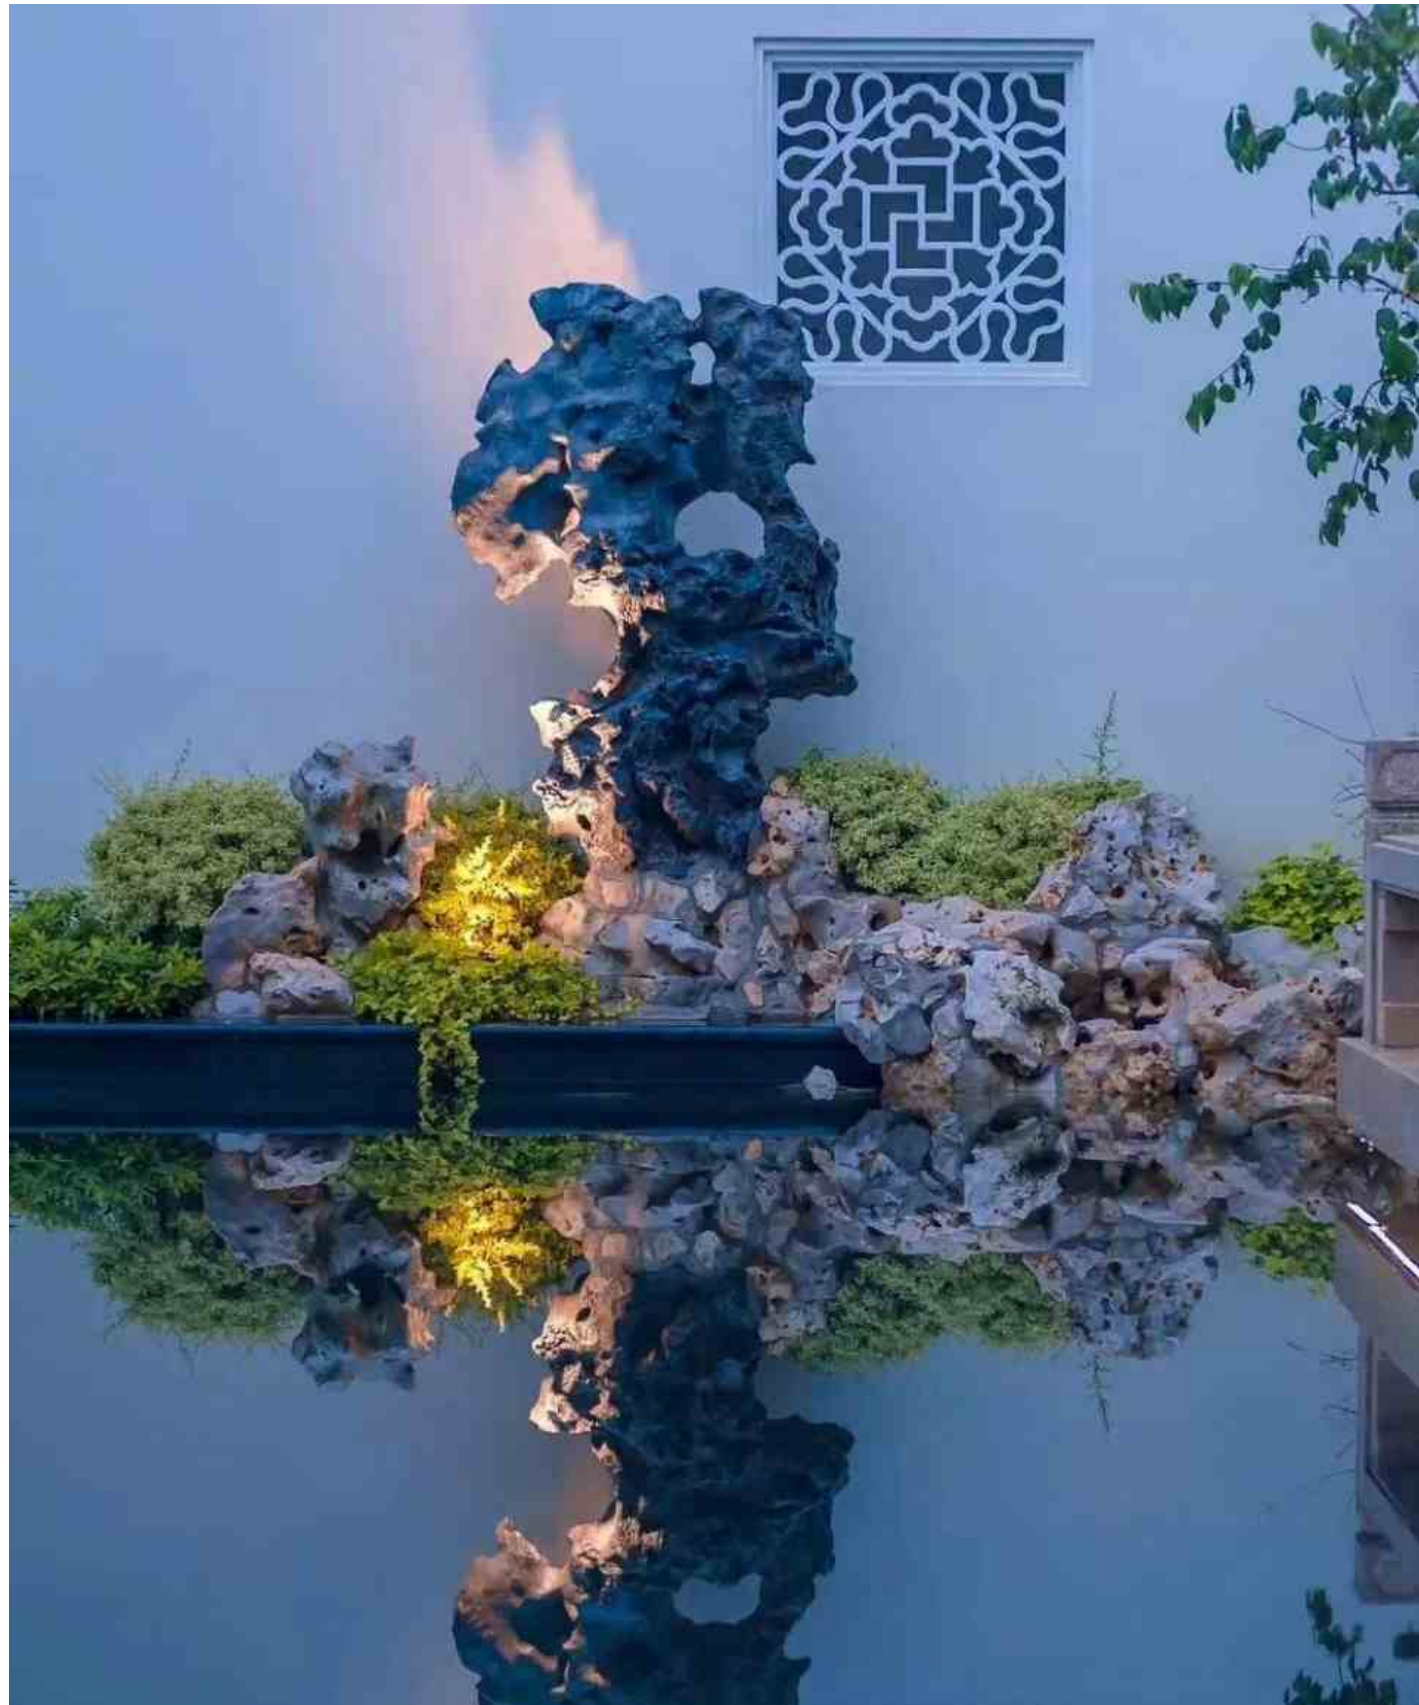

Code	Material	Power	Light source chip	Waterproof level	Exterior color	Luminous color	Input voltage
DC001	All aluminum	5W	COB	IP65	Grey	3000K	AC110-240V DC24V

Gardens, balconies, terraces and walkways

- Silicon rubber gasket
- External driver with extended range 100V - 265V