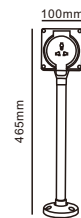

DZ001

outdoor

DZ001

Code	Material	Socket form	Maximum Current	Waterproof level	Exterior color	Luminous color	Peak voltage
DZ001	All aluminum	Three/Five	10/13A	IP66	Grey	/	250V~50/60Hz

Gardens, balconies terraces and walkways

- Die-cast Aluminium body
- Protective powder coated finish
- Silicon rubber gasket
- External driver with extended range 100v-265v

DZ002

outdoor

DZ002

Code	Material	Socket form	Maximum Current	Waterproof level	Exterior color	Luminous color	Peak voltage
DZ002	All aluminum	Three/Five	10/13A	IP66	Grey	/	250V~50/60Hz

Gardens, balconies terraces and walkways

- Die-cast Aluminium body
- Protective powder coated finish
- Silicon rubber gasket
- External driver with extended range 100v-265v