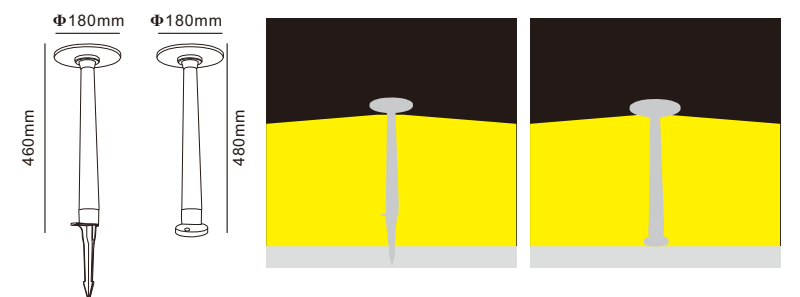

Code	Material	Power	Light source chip	Waterproof level	Exterior color	Luminous color	Input voltage
CP7053	Marble+Aluminum	6W	SMD2835	IP65	Dark/light color	3000K	DC24V

Gardens, balconies, terraces and walkways

- Silicon rubber gasket
- External driver with extended range 100V - 265V