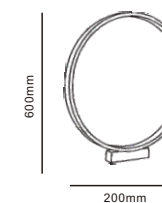

Code	Material	Power	Light source chip	Waterproof level	Exterior color	Luminous color	Input voltage
CP7011	All aluminum	7W	COB	IP65	Matte Black	3000K	AC110-240V DC24V

Gardens, balconies terraces and walkways

- Die-cast Aluminium body
- Protective powder coated finish
- Silicon rubber gasket
- External driver with extended range 100v-265v