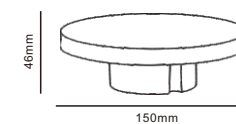

Code	Material	Power	Light source chip	Waterproof level	Exterior color	Luminous color	Input voltage
B1008	All aluminum	12W	2835 SMD	IP65	Sand black Sand ash	3000K	AC110-240V DC24V

Indoor and outdoor area

- Die-cast Aluminium body
- Protective powder coated finish
- Silicon rubber gasket
- External driver with extended range 100v-265v