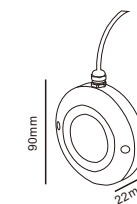

Code	Material	Power	Light source chip	Waterproof level	Exterior color	Luminous color	Input voltage
SD002	All aluminum	5W	COB	IP68	Grey	Customized	DC24V

Gardens, balconies terraces and walkways

- Die-cast Aluminium body
- Protective powder coated finish
- Silicon rubber gasket
- External driver with extended range 100v-265v