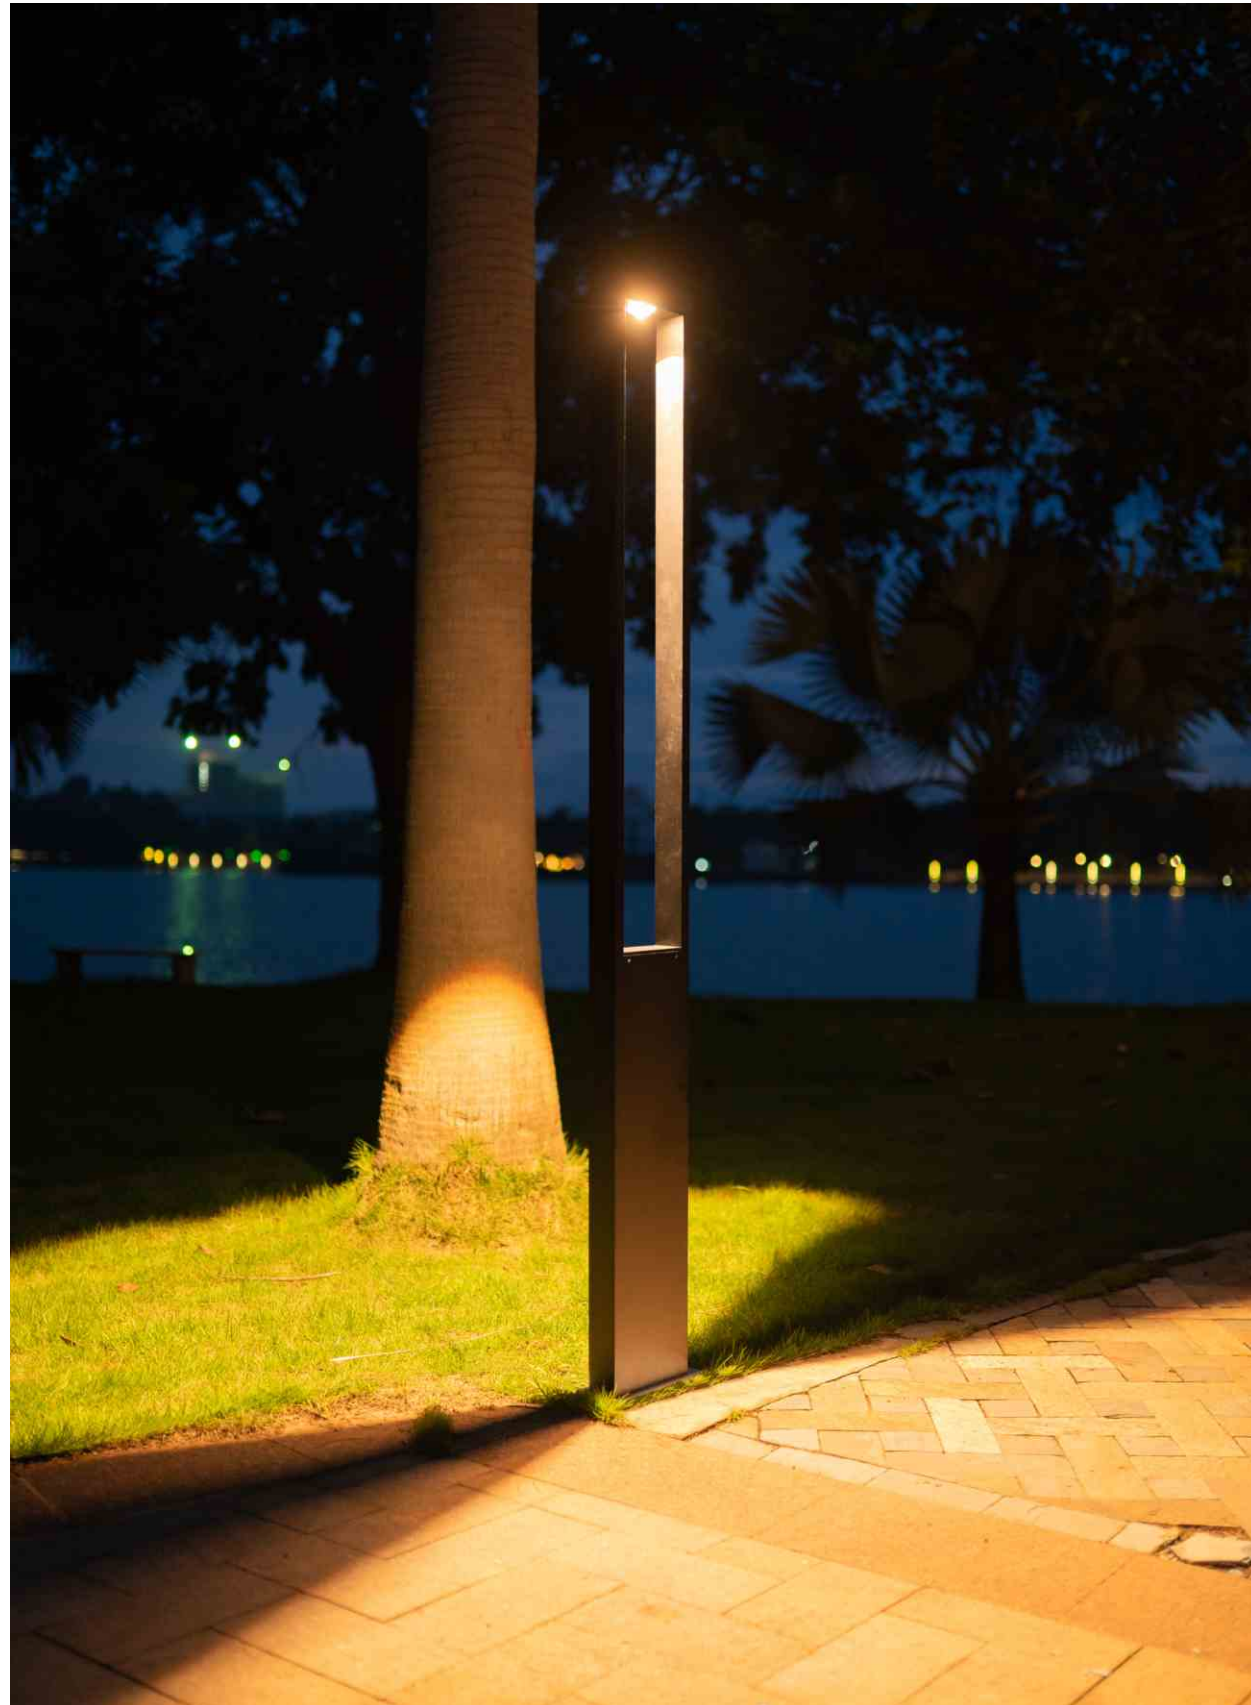

Garden Bollard Light CP7014

outdoor

CP7014

Code	Material	Power	Light source chip	Waterproof level	Exterior color	Luminous color	Input voltage
CP7014	All aluminum	12W / 24W	COB	IP65	Matte Black	3000K	AC110-240V DC24V

Gardens, balconies terraces and walkways

- Die-cast Aluminium body
- Protective powder coated finish
- Silicon rubber gasket
- External driver with extended range 100v-265v