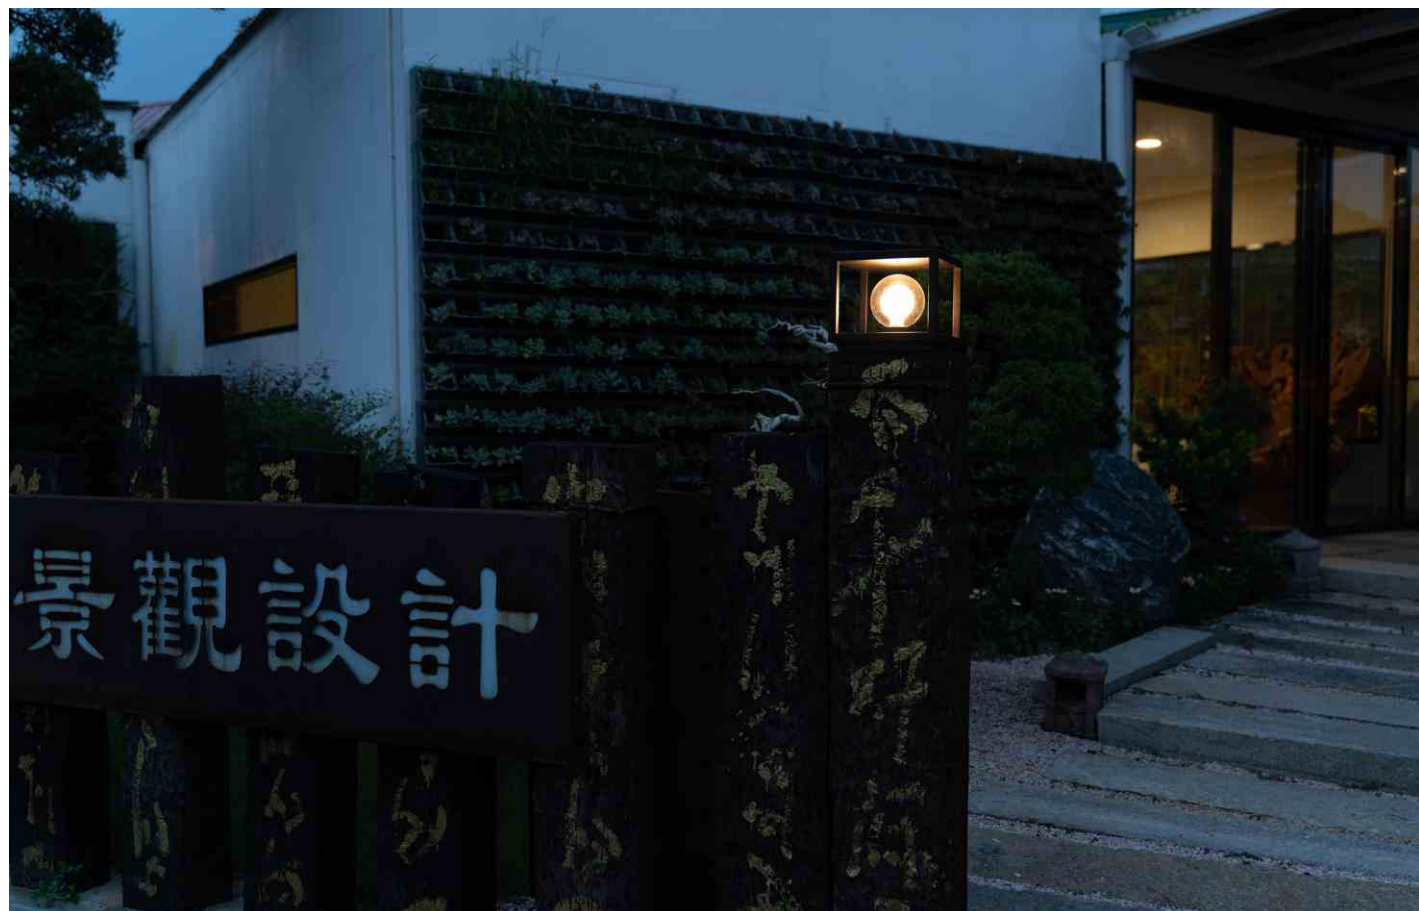

Gardens, balconies terraces and walkways

- Die-cast Aluminium body
- Protective powder coated finish
- Silicon rubber gasket
- External driver with extended range 100v-265v

Garden Uplight

ZT001

Outdoor

ZT001