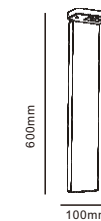

Garden Bollard Light CP7022

outdoor

CP7022

Code	Material	Power	Light source chip	Waterproof level	Exterior color	Luminous color	Input voltage
CP7022	All aluminum	7W	COB	IP65	Matte Black	3000K	AC110-240V DC24V

Gardens, balconies terraces and walkways

- Die-cast Aluminium body
- Protective powder coated finish
- Silicon rubber gasket
- External driver with extended range 100v-265v