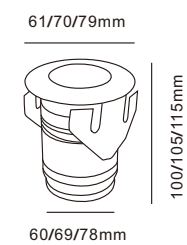

Underground Light DM001

Outdoor
DM001

Code	Material	Power	Light source chip	Waterproof level	Exterior color	Luminous color	Input voltage
DM001	All aluminum	3/5/7/12W	COB	IP67	Grey	3000K	AC110-240V DC24V

Gardens, balconies, terraces and walkways

- Silicon rubber gasket
- External driver with extended range 100V - 265V