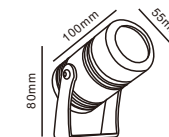

Code	Material	Power	Light source chip	Waterproof level	Exterior color	Luminous color	Input voltage
SD003	All aluminum	7W	COB	IP68	Grey	Customized	DC24V

Gardens, balconies terraces and walkways

- Die-cast Aluminium body
- Protective powder coated finish
- Silicon rubber gasket
- External driver with extended range 100v-265v