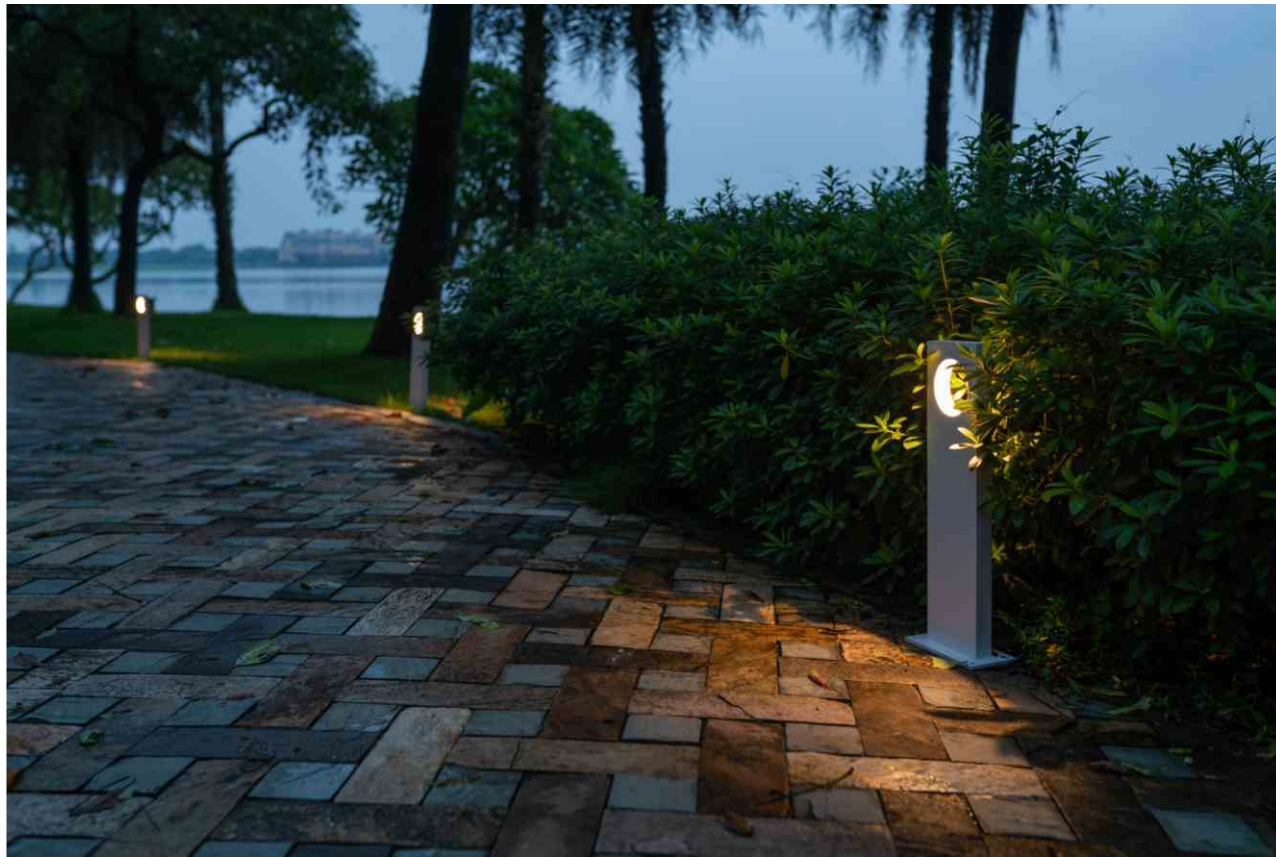

Garden Bollard Light CP7021

outdoor

CP7021

Code	Material	Power	Light source chip	Waterproof level	Exterior color	Luminous color	Input voltage
CP7021	All aluminum	7W	COB	IP65	Matte Black/White	3000K	AC110-240V DC24V

Gardens, balconies terraces and walkways

- Die-cast Aluminium body
- Protective powder coated finish
- Silicon rubber gasket
- External driver with extended range 100v-265v