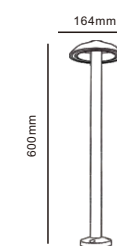

Garden Bollard Light CP7024

Outdoor

CP7024

Code	Material	Power	Light source chip	Waterproof level	Exterior color	Luminous color	Input voltage
CP7024	All aluminum	7W	SMD2835	IP65	Matte Black	3000K	AC110-240V

Gardens, balconies terraces and walkways

- Die-cast Aluminium body
- Protective powder coated finish
- Silicon rubber gasket
- External driver with extended range 100v-265v