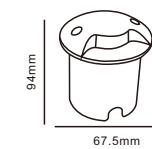

IP65

Code	Material	Power	Light source chip	Waterproof level	Exterior color	Luminous color	Input voltage
CP7025	All aluminum	3W	COB	IP65	Sand black	3000K	AC110-240V DC24V

Gardens, balconies terraces and walkways

- Die-cast Aluminium body
- Protective powder coated finish
- Silicon rubber gasket
- External driver with extended range 100v-265v