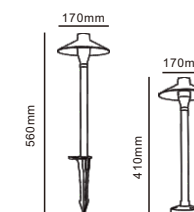

Code	Material	Power	Light source chip	Waterproof level	Exterior color	Luminous color	Input voltage
CP7018	All aluminum	4W	SMD2835	IP65	Matte Brown	3000K	AC110-240V DC24V

Gardens, balconies terraces and walkways

- Die-cast Aluminium body
- Protective powder coated finish
- Silicon rubber gasket
- External driver with extended range 100v-265v