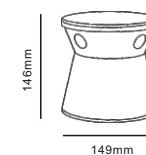

Code	Material	Power	Light source chip	Waterproof level	Exterior color	Luminous color	Input voltage
CP7028	All aluminum	1W*4	COB	IP65	Matte Black	3000K	AC110-240V DC24V

Gardens, balconies terraces and walkways

- Die-cast Aluminium body
- Protective powder coated finish
- Silicon rubber gasket
- External driver with extended range 100v-265v