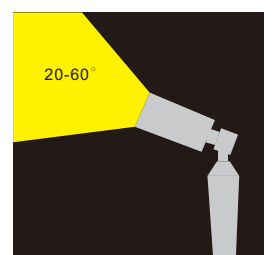

Code	Material	Power	Light source chip	Waterproof level	Exterior color	Luminous color	Input voltage
DC008	All aluminum	6W	COB	IP65	Gray	3000K	DC24V

Gardens, balconies, terraces and walkways

- Silicon rubber gasket
- External driver with extended range 100V - 265V