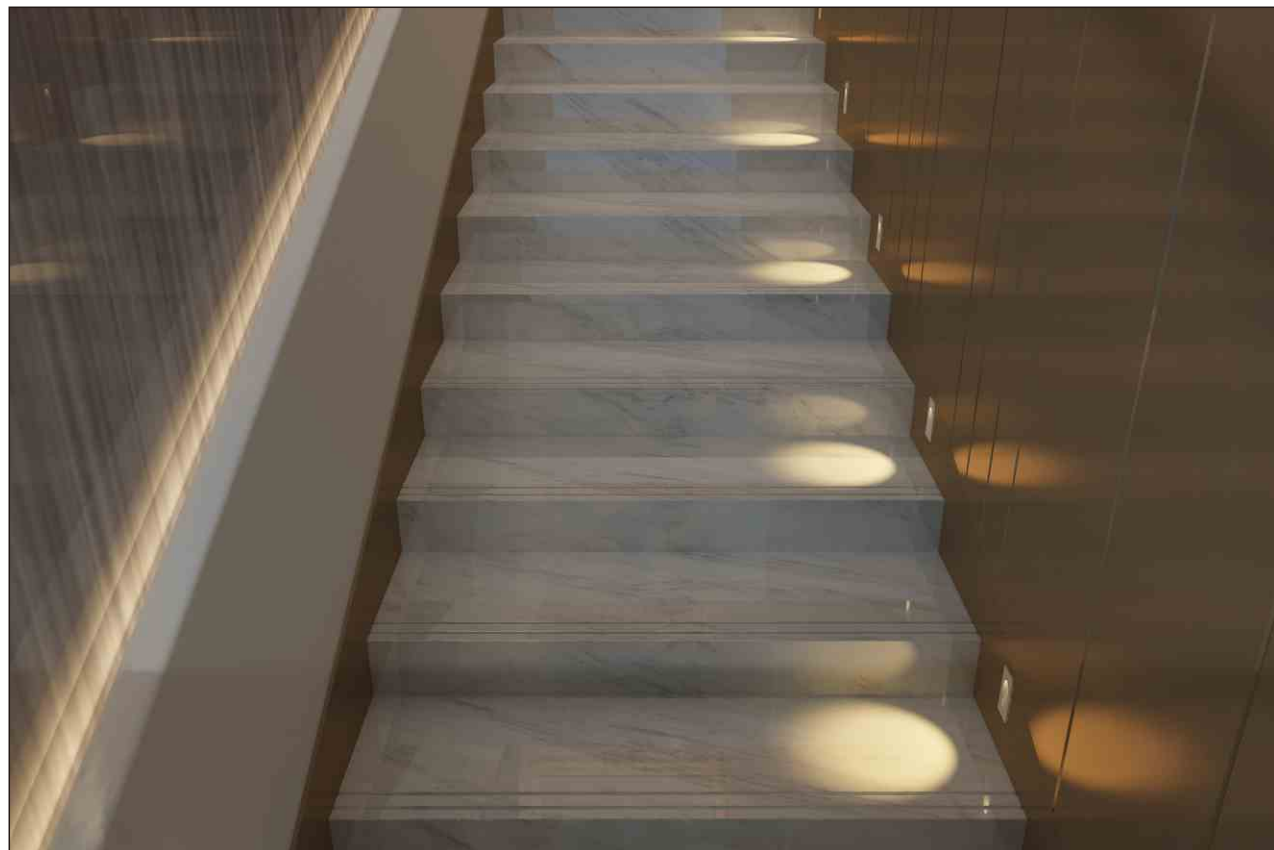

STAIR CASE LIGHT BT004

Indoor

BT004