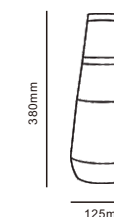

Garden Bollard Light CP7020

outdoor

CP7020

Code	Material	Power	Light source chip	Waterproof level	Exterior color	Luminous color	Input voltage
CP7020	Acrylic + aluminum	7W	COB	IP65	Matte Brown	3000K	AC110-240V DC24V

Gardens, balconies terraces and walkways

- Die-cast Aluminium body
- Protective powder coated finish
- Silicon rubber gasket
- External driver with extended range 100v-265v