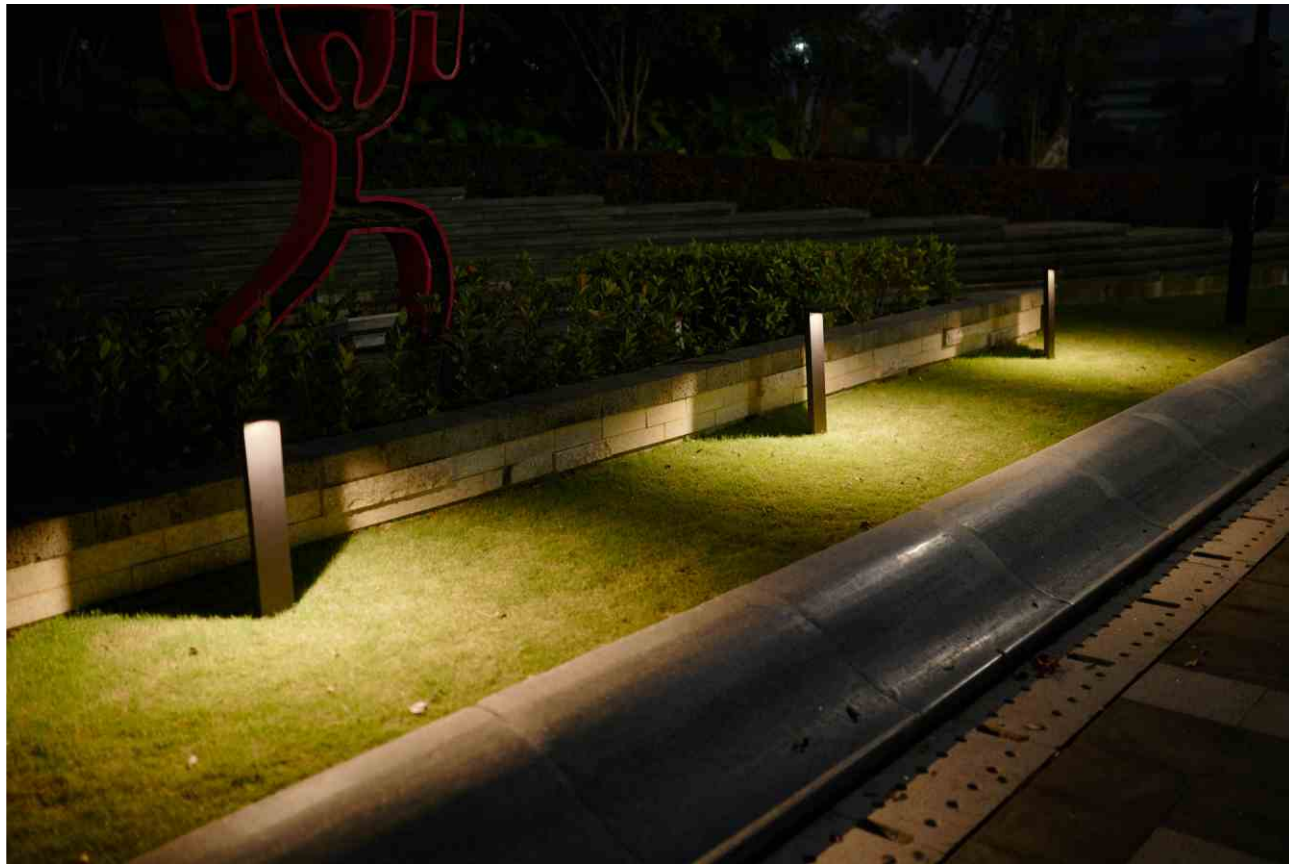

Garden Bollard Light CP7022

outdoor

CP7022

Code	Material	Power	Light source chip	Waterproof level	Exterior color	Luminous color	Input voltage
CP7022	All aluminum	7W	COB	IP65	Matte Black	3000K	AC110-240V DC24V

Gardens, balconies terraces and walkways

- Die-cast Aluminium body
- Protective powder coated finish
- Silicon rubber gasket
- External driver with extended range 100v-265v