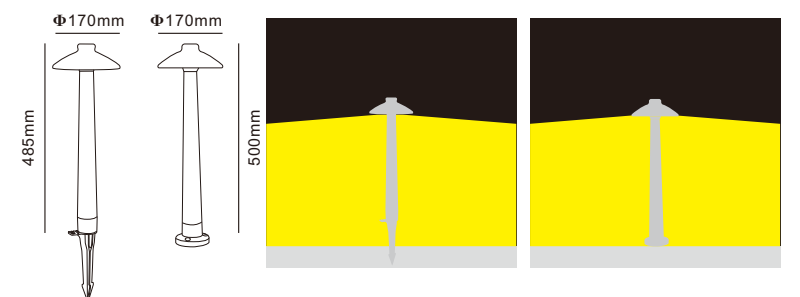

Code	Material	Power	Light source chip	Waterproof level	Exterior color	Luminous color	Input voltage
CP7052	Marble+Aluminum	6W	SMD2835	IP65	Dark/light color	3000K	DC24V

Gardens, balconies, terraces and walkways

- Silicon rubber gasket
- External driver with extended range 100V - 265V