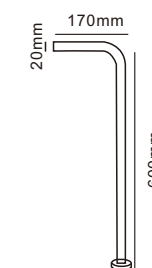

Garden Bollard Light CP7055

Outdoor

CP7055

Code	Material	Power	Light source chip	Waterproof level	Exterior color	Luminous color	Input voltage
CP7055	All aluminum	3/6W	COB	IP65	Sand Black	3000K	DC24V

Gardens, balconies, terraces and walkways

- Silicon rubber gasket
- External driver with extended range 100V - 265V