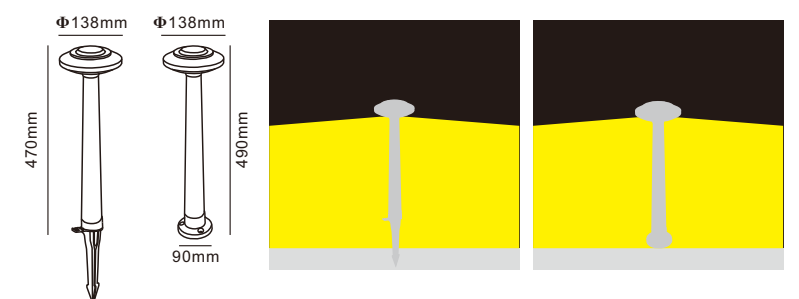

Code	Material	Power	Light source chip	Waterproof level	Exterior color	Luminous color	Input voltage
CP7054	Marble+Aluminum+Acrylic	6W	SMD2835	IP65	Dark/light color	3000K	DC24V

Gardens, balconies, terraces and walkways

- Silicon rubber gasket
- External driver with extended range 100V - 265V