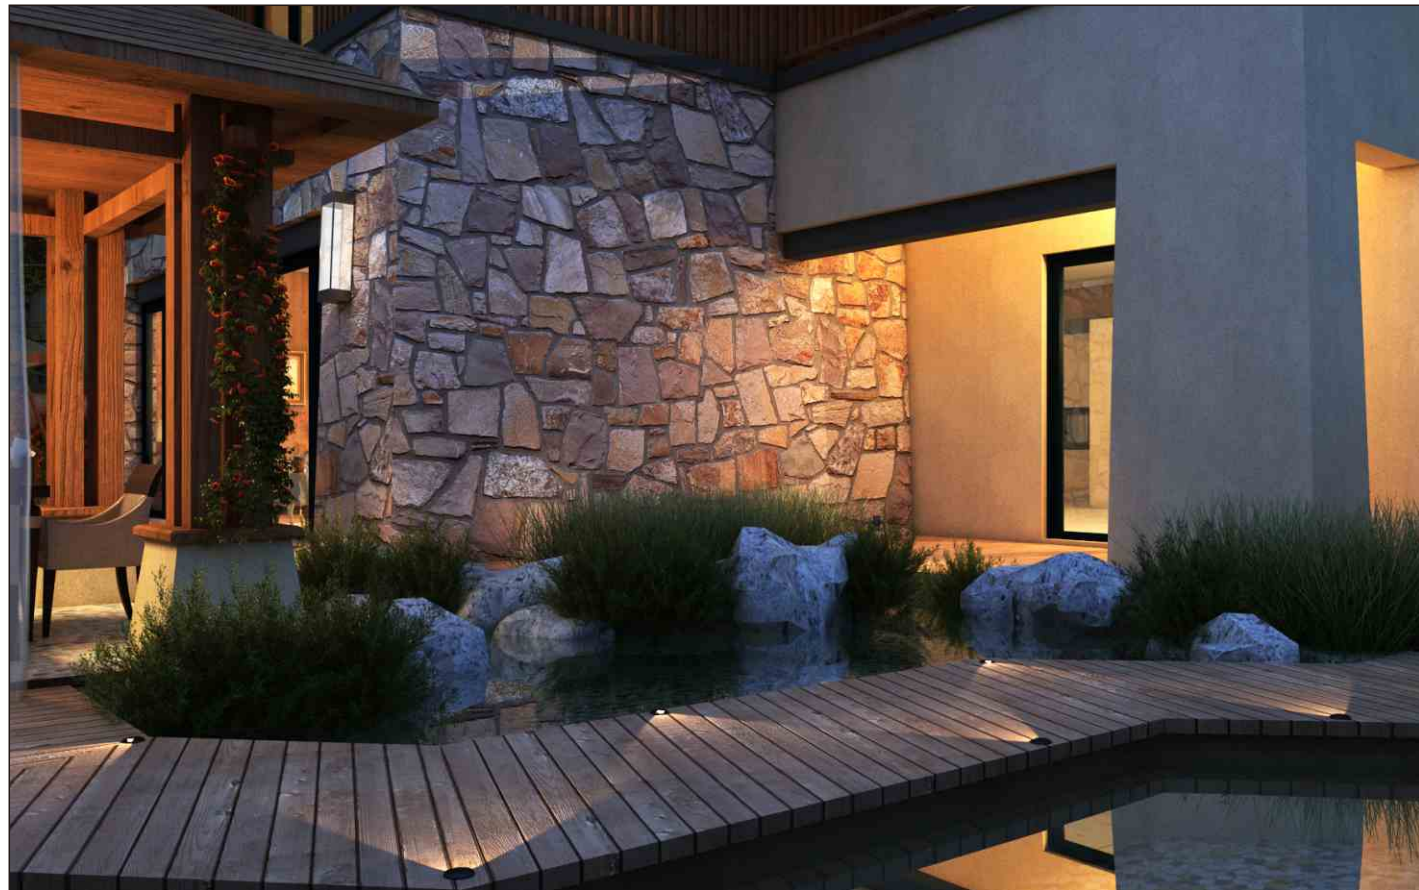

Garden uplight CP7025

outdoor

CP7025

IP65

Code	Material	Power	Light source chip	Waterproof level	Exterior color	Luminous color	Input voltage
CP7025	All aluminum	3W	COB	IP65	Sand black	3000K	AC110-240V DC24V

Gardens, balconies terraces and walkways

- Die-cast Aluminium body
- Protective powder coated finish
- Silicon rubber gasket
- External driver with extended range 100v-265v