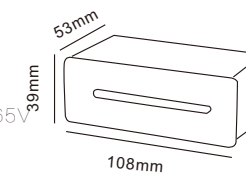

Code	Material	Power	Light source chip	Waterproof level	Exterior color	Luminous color	Input voltage
BT004	All aluminum	3W	COB	IP65	Matte White/Grey	3000K	AC110-240V DC24V

Gardens, balconies, terraces and walkways

- Silicon rubber gasket
- External driver with extended range 100V - 265V