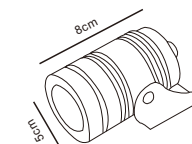

Wall light

XQ001

outdoor

XQ001

Code	Material	Power	Light source chip	Waterproof level	Exterior color	Luminous color	Input voltage
XQ001	All aluminum	7W	COB	IP65	Grey	3000K	AC110-240V DC24V

Gardens, balconies terraces and walkways

- Die-cast Aluminium body
- Protective powder coated finish
- Silicon rubber gasket
- External driver with extended range 100v-265v