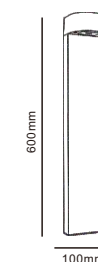

Garden Bollard Light CP7023

outdoor

CP7023

Code	Material	Power	Light source chip	Waterproof level	Exterior color	Luminous color	Input voltage
CP7023	All aluminum	7W	COB	IP65	Matte Black	3000K	AC110-240V DC24V

Gardens, balconies terraces and walkways

- Die-cast Aluminium body
- Protective powder coated finish
- Silicon rubber gasket
- External driver with extended range 100v-265v