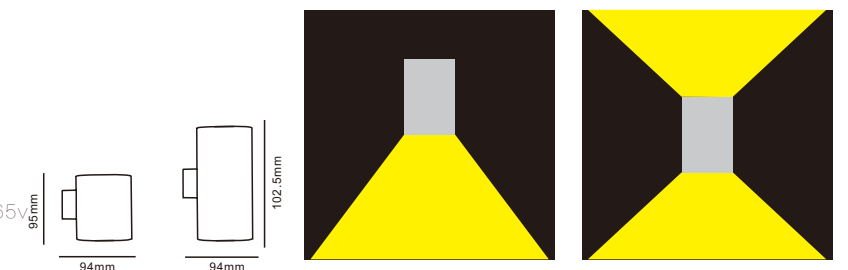

Code	Material	Power	Light source chip	Waterproof level	Exterior color	Luminous color	Input voltage
B1010	All aluminum	15W/15W*2	COB	IP65	Sand black	3000K	AC110-240V DC24V

Indoor and outdoor area

- Die-cast Aluminium body
- Protective powder coated finish
- Silicon rubber gasket
- External driver with extended range 100v-265v