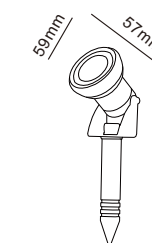

Code	Material	Power	Light source chip	Waterproof level	Exterior color	Luminous color	Input voltage
DC007	All aluminum	3W	COB	IP65	Gray	3000K	AC110-240V DC24V

Gardens, balconies, terraces and walkways

- Silicon rubber gasket
- External driver with extended range 100V - 265V