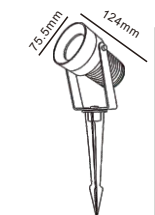

Gardens, balconies terraces and walkways

- Die-cast Aluminium body
- Protective powder coated finish
- Silicon rubber gasket
- External driver with extended range 100v-265v

Garden Uplight

ZT001

Outdoor

ZT001