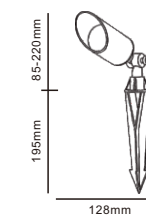

Garden Uplight

CP7006

Outdoor

CP7006

Code	Material	Power	Light source chip	Waterproof level	Exterior color	Luminous color	Input voltage
CP7006	All aluminum	5W	GU10/COB	IP65	Sand black	3000K	AC110-240V DC24V

Gardens, balconies terraces and walkways

- Die-cast Aluminium body
- Protective powder coated finish
- Silicon rubber gasket
- External driver with extended range 100v-265v