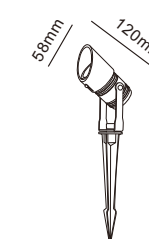

Code	Material	Power	Light source chip	Waterproof level	Exterior color	Luminous color	Input voltage
DC008	All aluminum	6W	COB	IP65	Gray	3000K	DC24V

Gardens, balconies, terraces and walkways

- Silicon rubber gasket
- External driver with extended range 100V - 265V