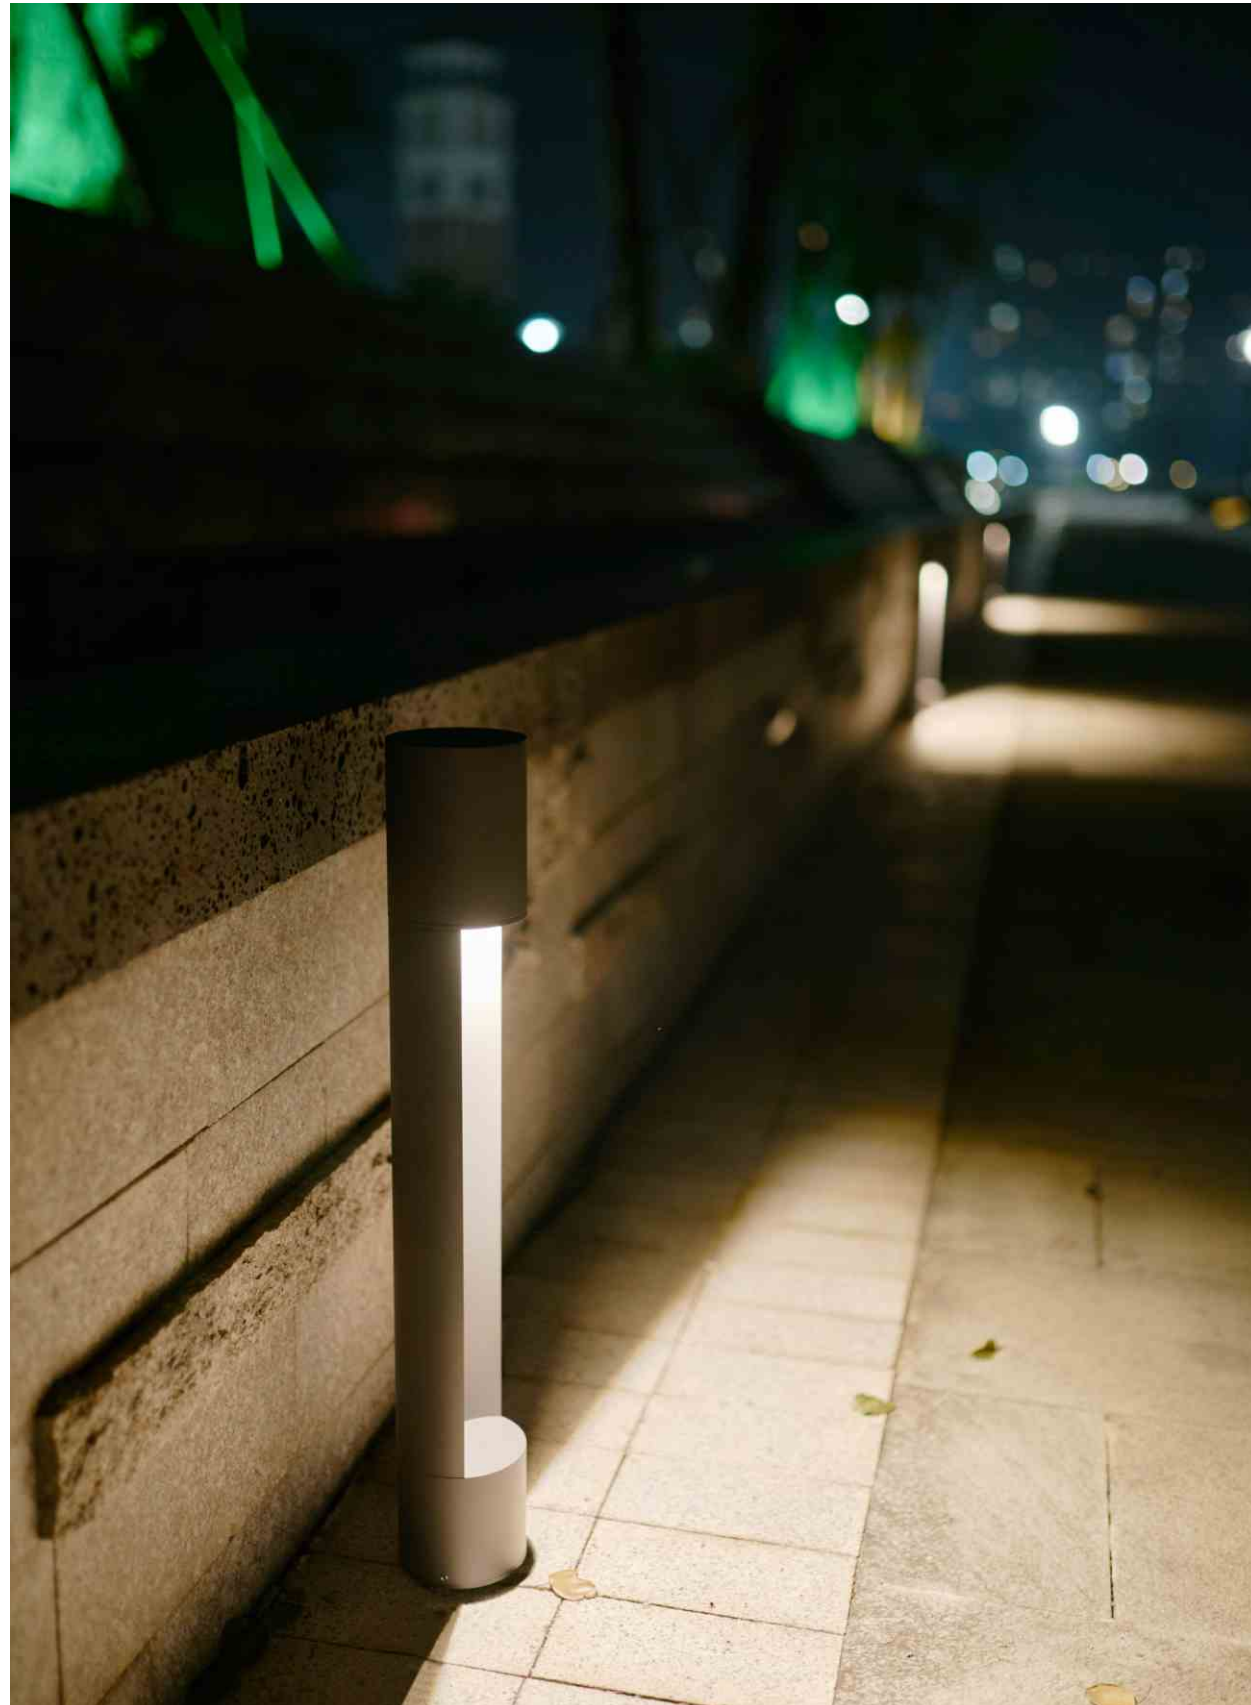

Garden Bollard Light CP7012

outdoor

CP7012

Code	Material	Power	Light source chip	Waterproof level	Exterior color	Luminous color	Input voltage
CP7012	All aluminum	7W	COB	IP65	Matte Black/Grey	3000K	AC110-240V DC24V

Gardens, balconies terraces and walkways

- Die-cast Aluminium body
- Protective powder coated finish
- Silicon rubber gasket
- External driver with extended range 100v-265v