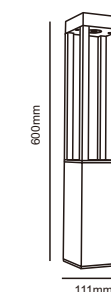

Garden Bollard Light CP7007-2

outdoor
CP7007-2

Code	Material	Power	Light source chip	Waterproof level	Exterior color	Luminous color	Input voltage
CP7007-2	All aluminum	7W	COB	IP65	Matte Black/Grey	3000K	AC110-240V DC24V

Gardens, balconies terraces and walkways

- Die-cast Aluminium body
- Protective powder coated finish
- Silicon rubber gasket
- External driver with extended range 100v-265v