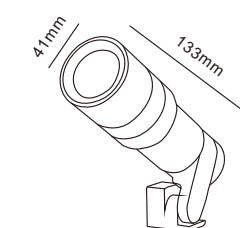

Code	Material	Power	Light source chip	Waterproof level	Exterior color	Luminous color	Input voltage
DC004	All aluminum	5W	COB	IP65	Gray	3000K	AC110-240V DC24V

Gardens, balconies, terraces and walkways

- Silicon rubber gasket
- External driver with extended range 100V - 265V