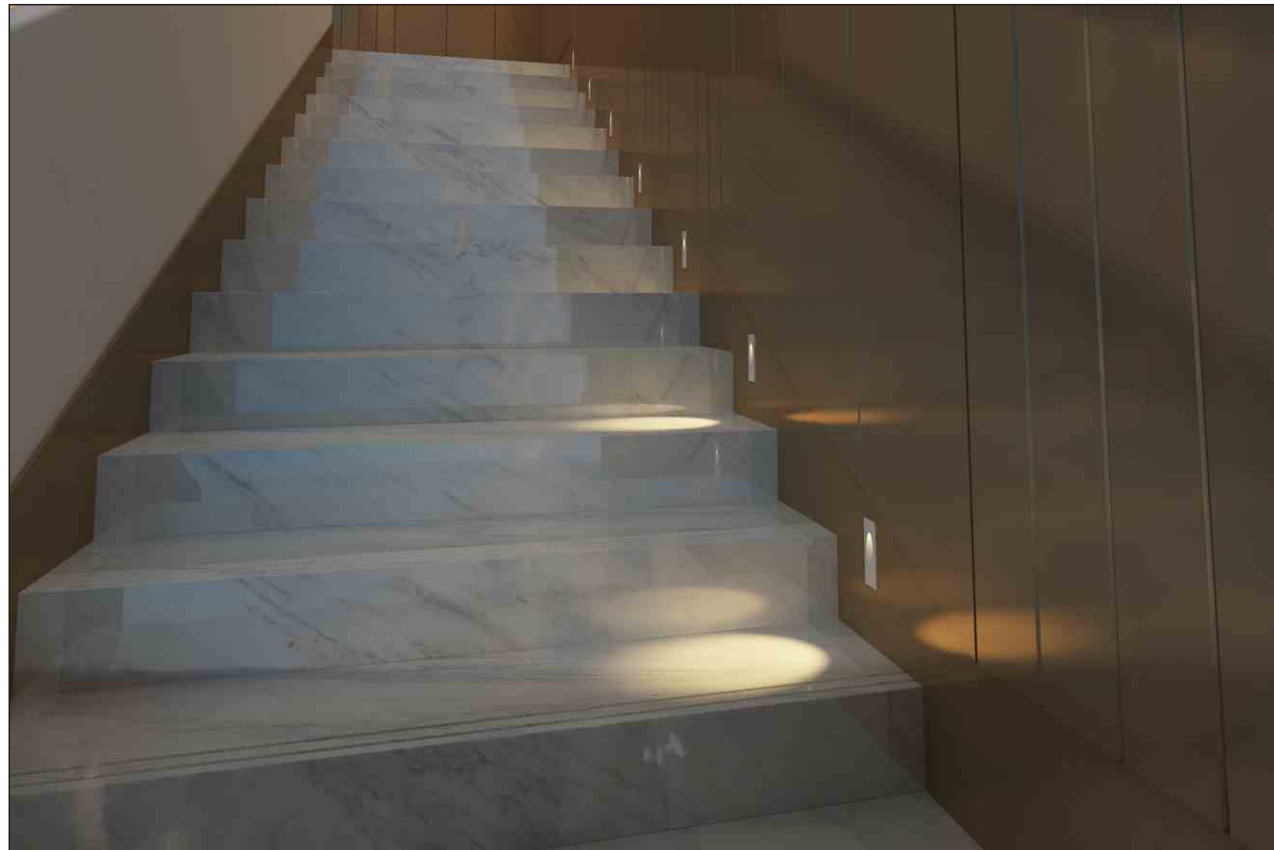

STAIR CASE LIGHT BT004

Indoor

BT004