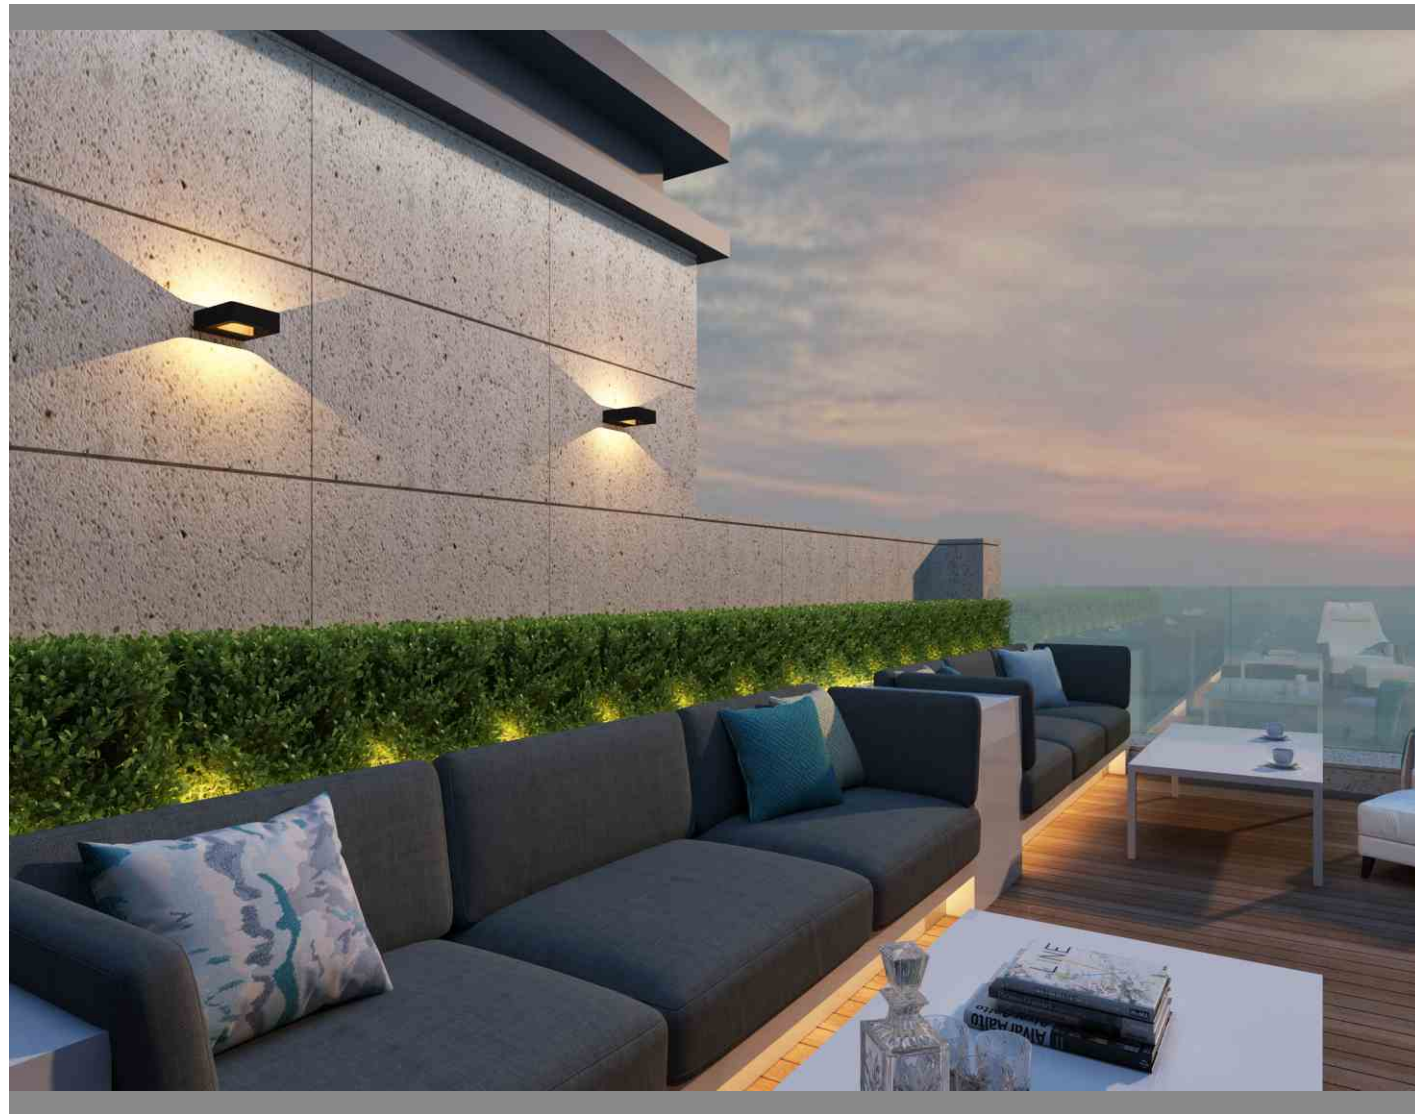

Wall Light B1009

indoor&outdoor

B1009

Code	Material	Power	Light source chip	Waterproof level	Exterior color	Luminous color	Input voltage
B1009	All aluminum	7W / 10W	COB	IP65	Sand black Sand ash	3000K	AC110-240V DC24V

Indoor and outdoor area

- Die-cast Aluminium body
- Protective powder coated finish
- Silicon rubber gasket
- External driver with extended range 100v-265v