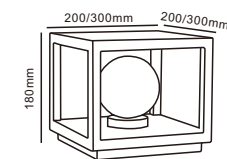

Garden Uplight

ZT001

Outdoor

ZT001

Code	Material	Power	Light source chip	Waterproof level	Exterior color	Luminous color	Input voltage
ZT001	Stainless Steel	4/6W	COB	IP65	Sand black	3000K	AC110-240V DC24V

Gardens, balconies terraces and walkways

- Die-cast Aluminium body
- Protective powder coated finish
- Silicon rubber gasket
- External driver with extended range 100v-265v