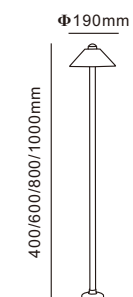

Garden Bollard Light CP7047

Outdoor

CP7047

Code	Material	Power	Light source chip	Waterproof level	Exterior color	Luminous color	Input voltage
CP7047	All aluminum	4W	SMD2835	IP65	Matte Black	3000K	AC110-240V DC24V

Gardens, balconies, terraces and walkways

- Silicon rubber gasket
- External driver with extended range 100V - 265V