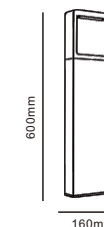

Garden Bollard Light CP7026

Outdoor

CP7026

Code	Material	Power	Light source chip	Waterproof level	Exterior color	Luminous color	Input voltage
CP7026	All aluminum	10W	2835 SMD	IP65	Matte Black	3000K	AC110-240V DC24V

Gardens, balconies terraces and walkways

- Die-cast Aluminium body
- Protective powder coated finish
- Silicon rubber gasket
- External driver with extended range 100v-265v