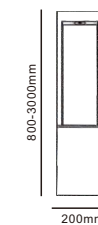

Garden Bollard Light CP7014

outdoor

CP7014

Code	Material	Power	Light source chip	Waterproof level	Exterior color	Luminous color	Input voltage
CP7014	All aluminum	12W / 24W	COB	IP65	Matte Black	3000K	AC110-240V DC24V

Gardens, balconies terraces and walkways

- Die-cast Aluminium body
- Protective powder coated finish
- Silicon rubber gasket
- External driver with extended range 100v-265v