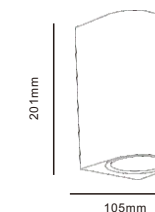

Wall Light B1005

indoor&outdoor

B1005

Code	Material	Power	Light source chip	Waterproof level	Exterior color	Luminous color	Input voltage
B1005	All aluminum	6W*2	COB	IP65	Sand black Sand white	3000K	AC110-240V DC24V

Indoor and outdoor area

- Die-cast Aluminium body
- Protective powder coated finish
- Silicon rubber gasket
- External driver with extended range 100v-265v