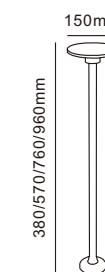

Garden Bollard Light CP7045

Outdoor

CP7045

Code	Material	Power	Light source chip	Waterproof level	Exterior color	Luminous color	Input voltage
CP7045	All aluminum	4W	SMD2835	IP65	Matte Black	3000K	AC110-240V DC24V

Gardens, balconies, terraces and walkways

- Silicon rubber gasket
- External driver with extended range 100V - 265V