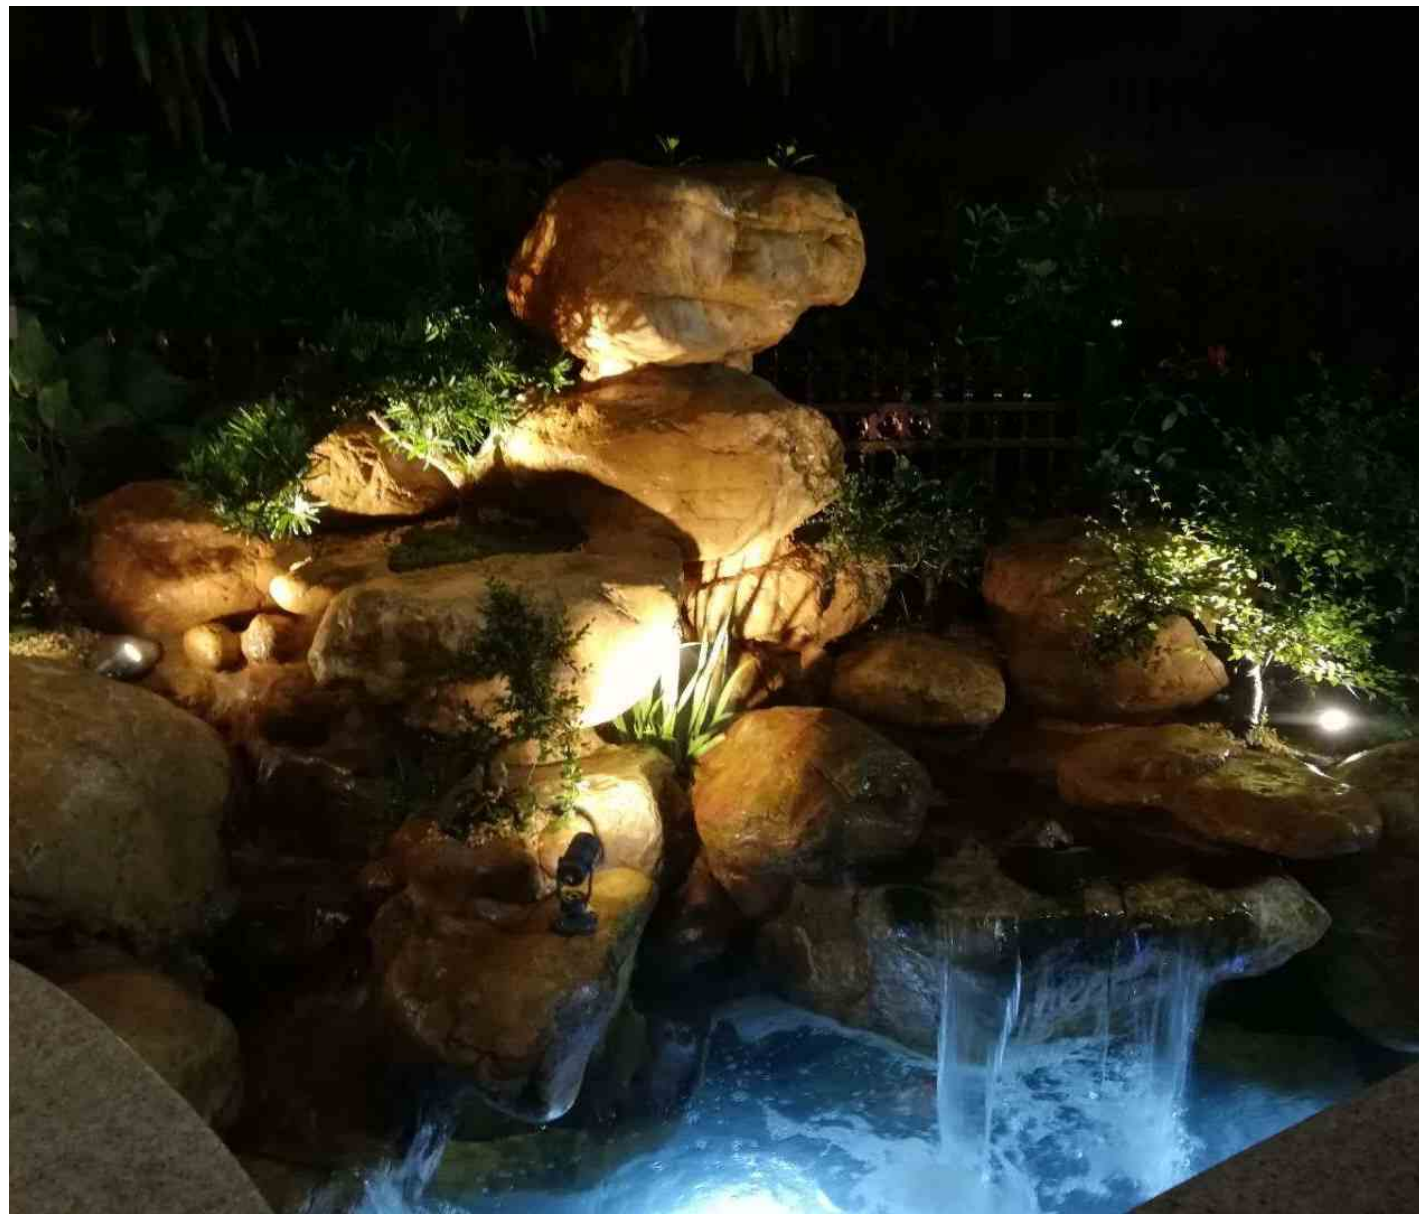

Code	Material	Power	Light source chip	Waterproof level	Exterior color	Luminous color	Input voltage
SD003	All aluminum	7W	COB	IP68	Grey	Customized	DC24V

Gardens, balconies terraces and walkways

- Die-cast Aluminium body
- Protective powder coated finish
- Silicon rubber gasket
- External driver with extended range 100v-265v