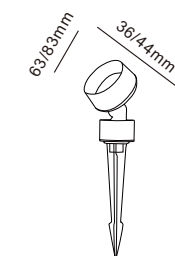

Code	Material	Power	Light source chip	Waterproof level	Exterior color	Luminous color	Input voltage
DC006	All aluminum	5/7W	COB	IP65	Gray	3000K	AC110-240V DC24V

Gardens, balconies, terraces and walkways

- Silicon rubber gasket
- External driver with extended range 100V - 265V