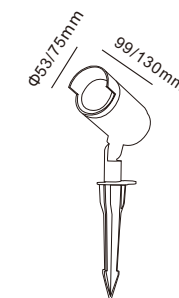

Code	Material	Beam Angle	Power	Light source chip	Waterproof level	Exterior color	Luminous color	Input voltage
DC005	All aluminum	20-60°	7/12/20W	COB	IP65	Sand black	3000K	AC110-240V DC24V

Gardens, balconies, terraces and walkways

- Silicon rubber gasket
- External driver with extended range 100V - 265V