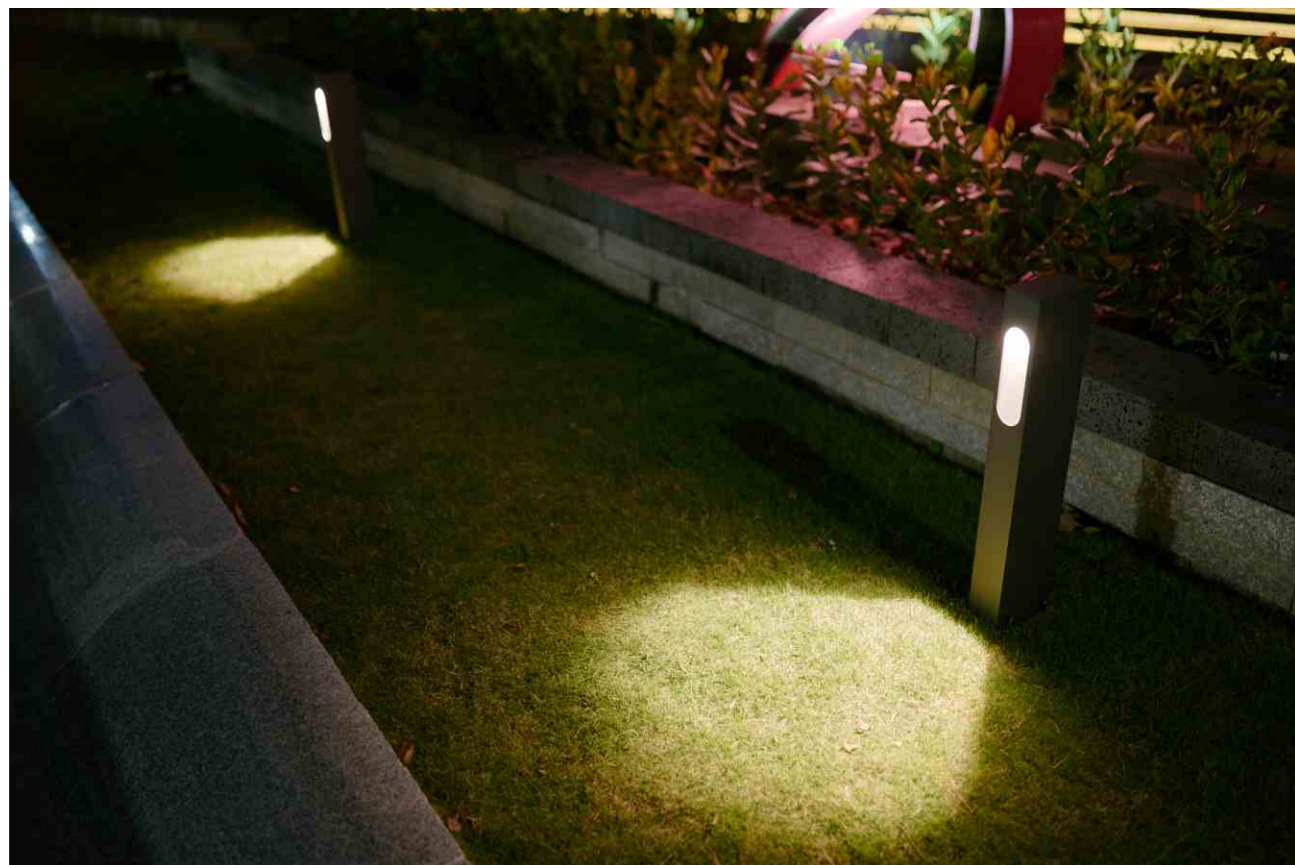

Garden Bollard Light CP7013

outdoor

CP7013

Code	Material	Power	Light source chip	Waterproof level	Exterior color	Luminous color	Input voltage
CP7013	All aluminum	7W	COB	IP65	Matte Black/Grey	3000K	AC110-240V DC24V

Gardens, balconies terraces and walkways

- Die-cast Aluminium body
- Protective powder coated finish
- Silicon rubber gasket
- External driver with extended range 100v-265v