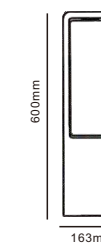

Garden Bollard Light CP7004-2

outdoor

CP7004-2

Code	Material	Power	Light source chip	Waterproof level	Exterior color	Luminous color	Input voltage
CP7004-2	All aluminum	7W	COB	IP65	Matte Black	3000K	AC110-240V DC24V

Gardens, balconies terraces and walkways

- Die-cast Aluminium body
- Protective powder coated finish
- Silicon rubber gasket
- External driver with extended range 100v-265v