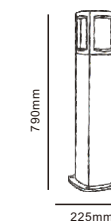

Garden Bollard Light CP7009

outdoor

CP7009

Code	Material	Power	Light source chip	Waterproof level	Exterior color	Luminous color	Input voltage
CP7009	Acrylic + aluminum	/	E27	IP65	Matte Black/Grey	3000K	/

Gardens, balconies terraces and walkways

- Die-cast Aluminium body
- Protective powder coated finish
- Silicon rubber gasket
- External driver with extended range 100v-265v