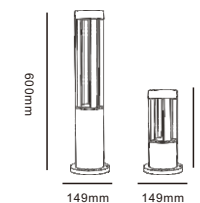

Code	Material	Power	Light source chip	Waterproof level	Exterior color	Luminous color	Input voltage
CP7001	All aluminum	7W / 10W	COB	IP65	Matte Black/Grey	3000K	AC110-240V DC24V

Gardens, balconies terraces and walkways

- Die-cast Aluminium body
- Protective powder coated finish
- Silicon rubber gasket
- External driver with extended range 100v-265v