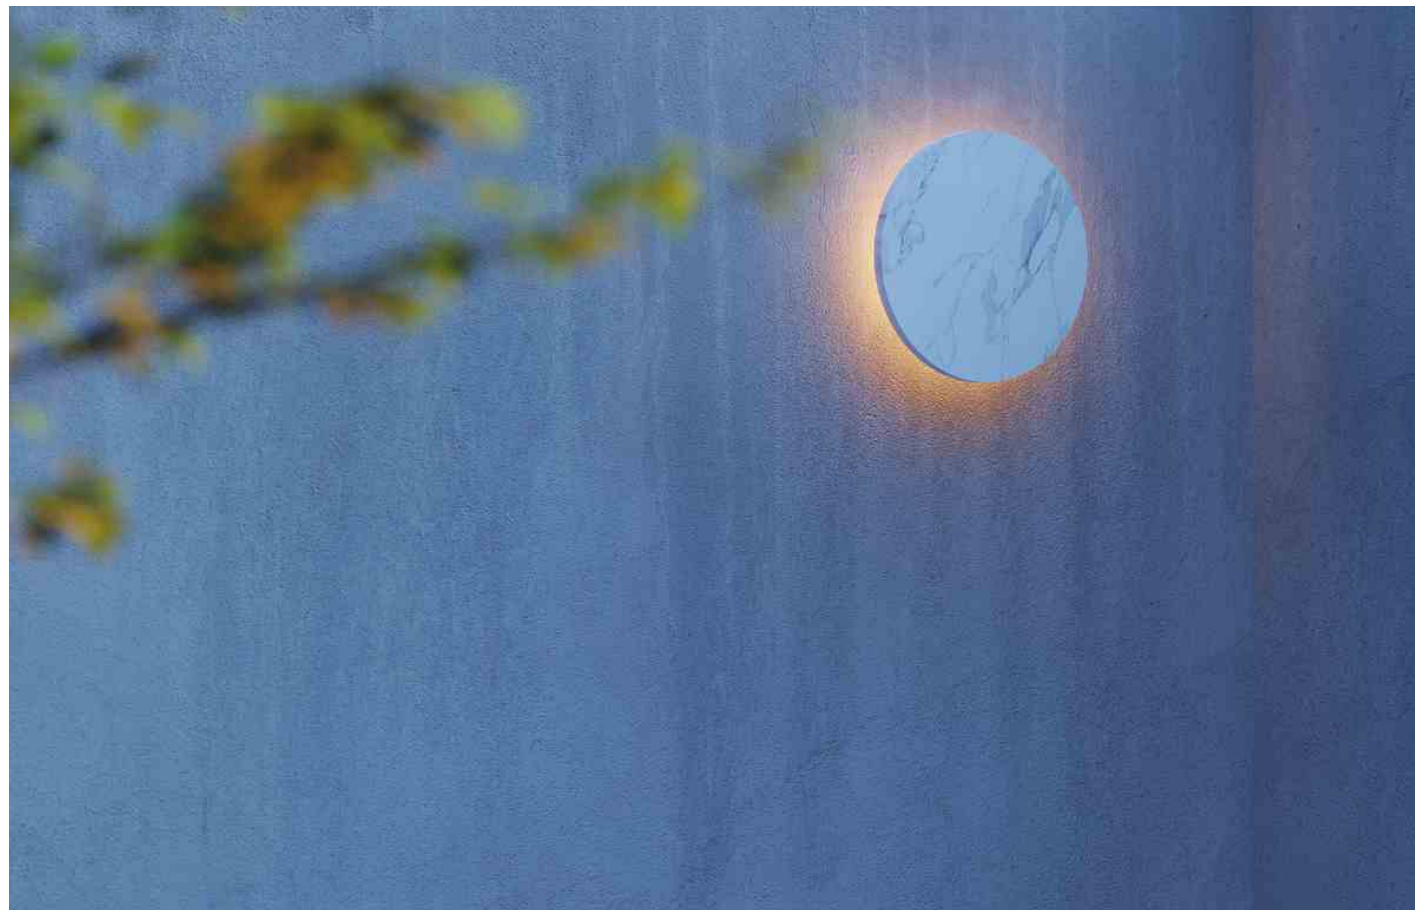

Indoor and outdoor area

- Die-cast Aluminium body
- Protective powder coated finish
- Silicon rubber gasket
- External driver with extended range 100v-265v

Wall Light B1016

indoor&outdoor

B1016

Code	Material	Power	Light source chip	Waterproof level	Exterior color	Luminous color	Input voltage
B1016	Marble+Aluminum	6W	SMD2835	IP65	Dark/light color	3000K	DC24V