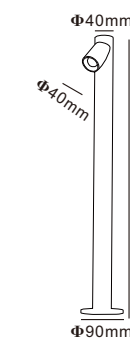

Garden Bollard Light CP7050

Outdoor

CP7050

Code	Material	Power	Light source chip	Waterproof level	Exterior color	Luminous color	Input voltage
Cp7050	All aluminum	3W	COB	IP65	Matte Black	3000K	AC110-240V DC24V

Gardens, balconies, terraces and walkways

- Silicon rubber gasket
- External driver with extended range 100V - 265V