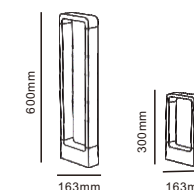

Code	Material	Power	Light source chip	Waterproof level	Exterior color	Luminous color	Input voltage
CP7004-1	All aluminum	7W / 10W	COB	IP65	Matte Black/Grey	3000K	AC110-240V DC24V

Gardens, balconies terraces and walkways

- Die-cast Aluminium body
- Protective powder coated finish
- Silicon rubber gasket
- External driver with extended range 100v-265v