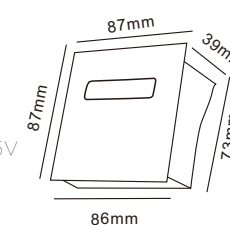

Code	Material	Power	Light source chip	Waterproof level	Exterior color	Luminous color	Input voltage
BT001	All aluminum	3W	COB	IP65	Grey	3000K	AC110-240V DC24V

Gardens, balconies, terraces and walkways

- Silicon rubber gasket
- External driver with extended range 100V - 265V