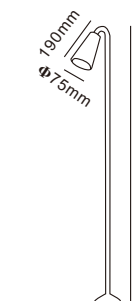

Garden Bollard Light CP7049

Outdoor

CP7049

Code	Material	Power	Light source chip	Waterproof level	Exterior color	Luminous color	Input voltage
CP7049	All aluminum	4W	COB	IP65	Matte Black	3000K	AC110-240V DC24V

Gardens, balconies, terraces and walkways

- Silicon rubber gasket
- External driver with extended range 100V - 265V