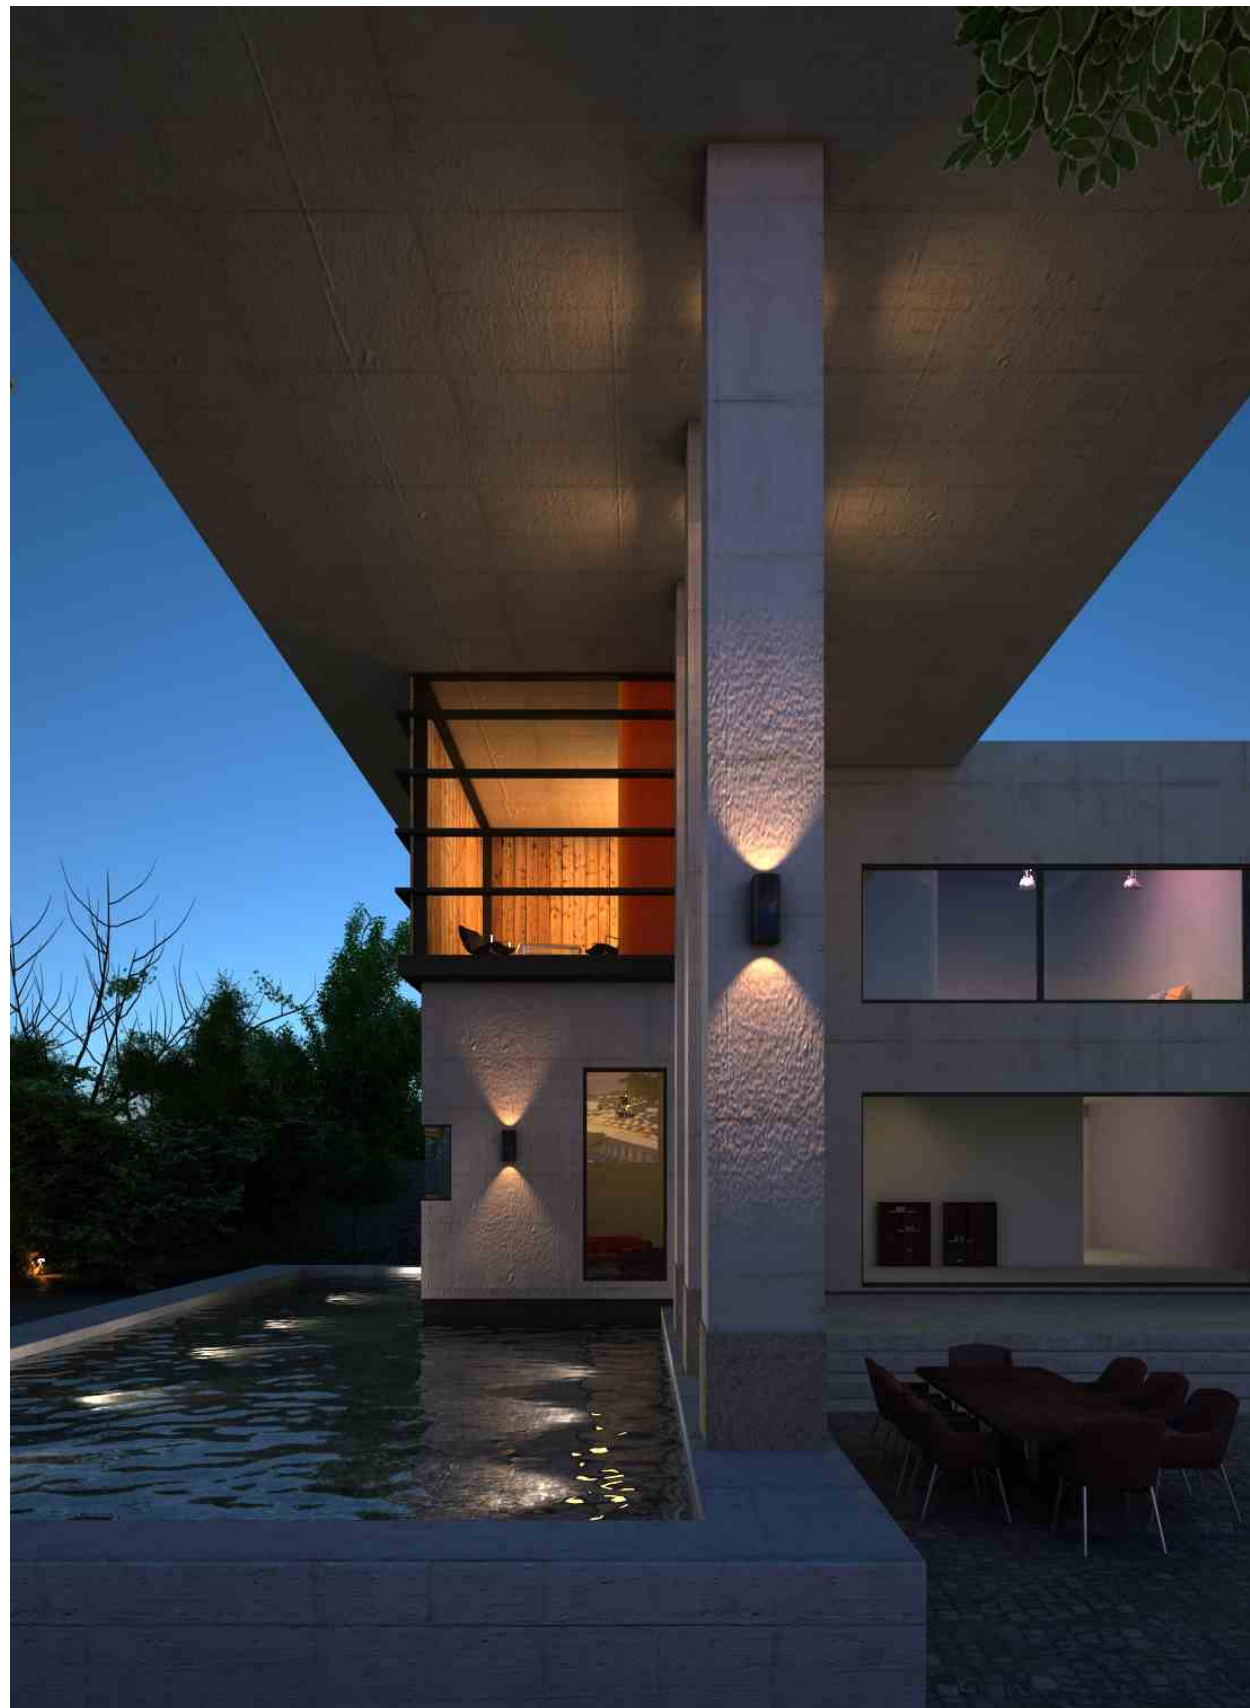

Wall Light B1005

indoor&outdoor

B1005

Code	Material	Power	Light source chip	Waterproof level	Exterior color	Luminous color	Input voltage
B1005	All aluminum	6W*2	COB	IP65	Sand black Sand white	3000K	AC110-240V DC24V

Indoor and outdoor area

- Die-cast Aluminium body
- Protective powder coated finish
- Silicon rubber gasket
- External driver with extended range 100v-265v