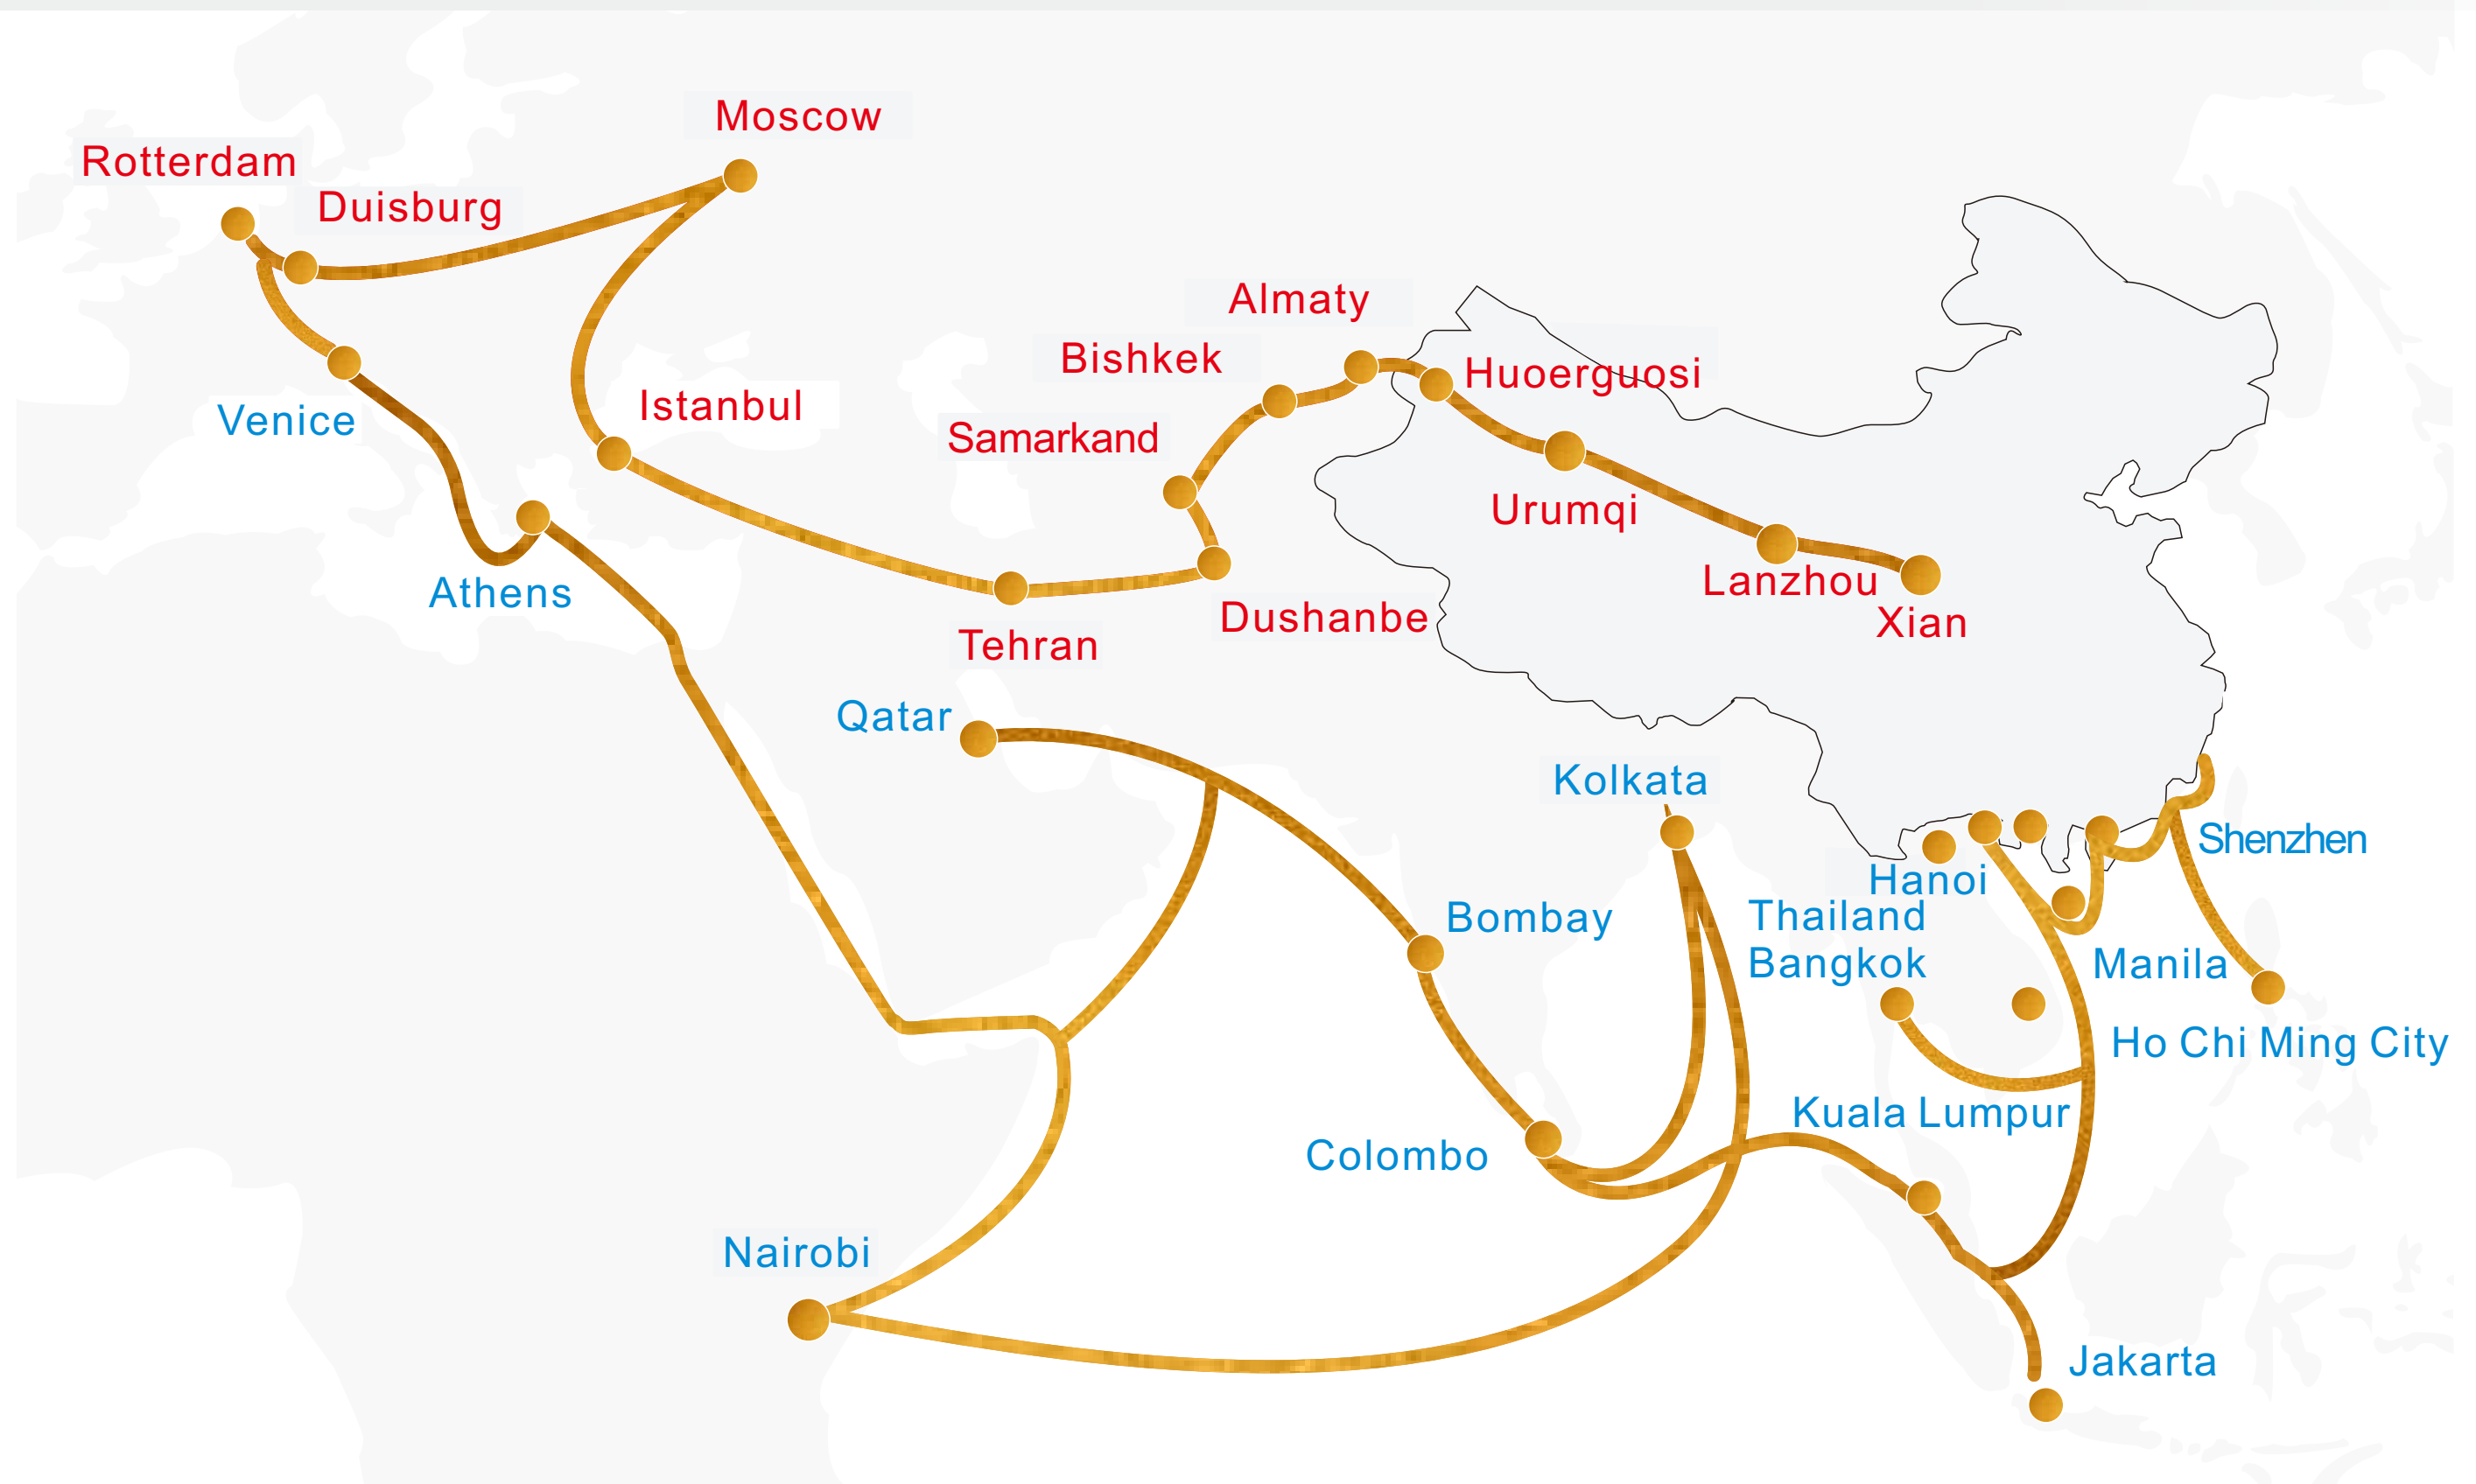

ONE BELT, ONE ROAD

- Silk Road Economic Belt
- Maritime Silk Road Initiative