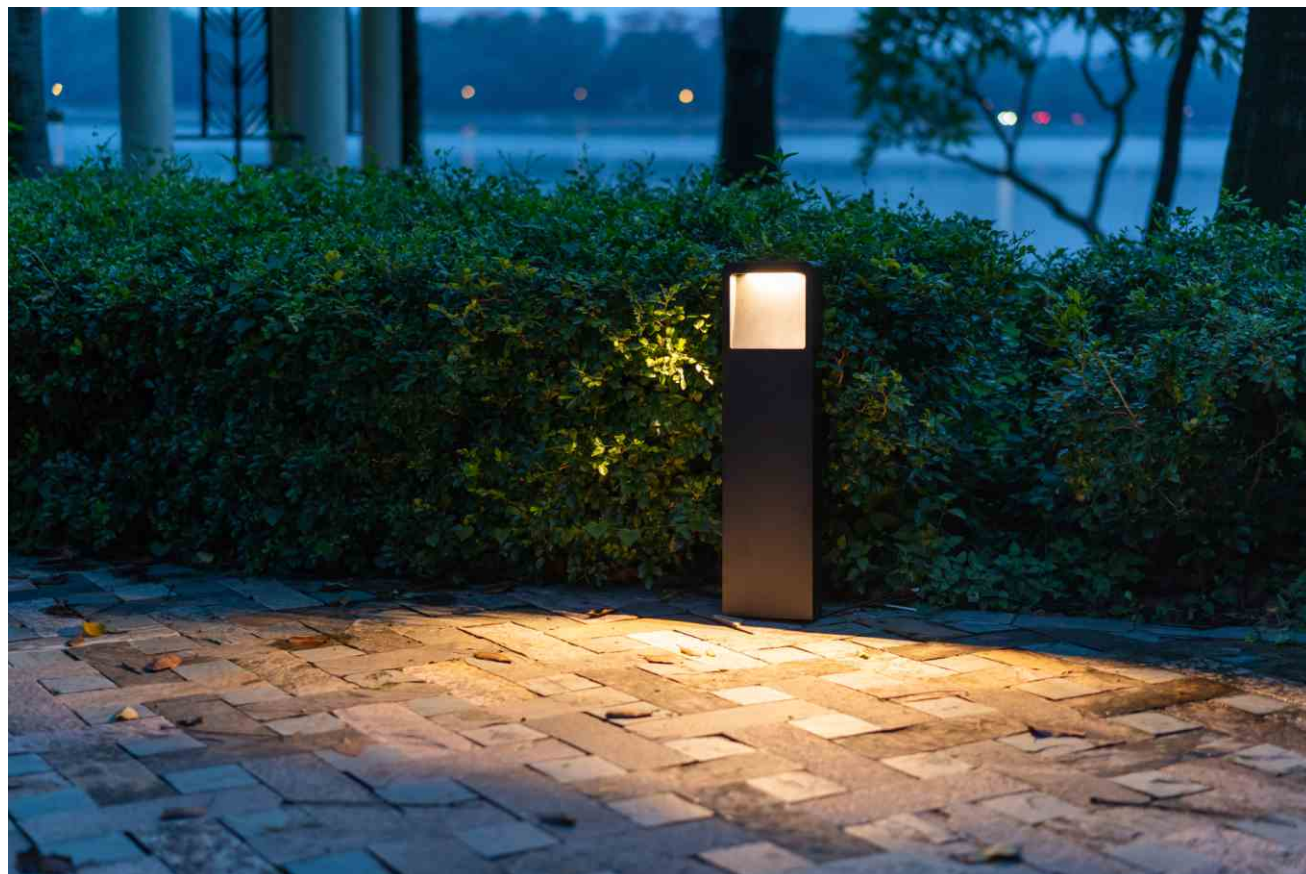

Garden Bollard Light CP7026

Outdoor

CP7026

Code	Material	Power	Light source chip	Waterproof level	Exterior color	Luminous color	Input voltage
CP7026	All aluminum	10W	2835 SMD	IP65	Matte Black	3000K	AC110-240V DC24V

Gardens, balconies terraces and walkways

- Die-cast Aluminium body
- Protective powder coated finish
- Silicon rubber gasket
- External driver with extended range 100v-265v