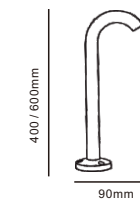

Garden Bollard Light CP7019

outdoor

CP7019

Code	Material	Power	Light source chip	Waterproof level	Exterior color	Luminous color	Input voltage
CP7019	All aluminum	7W	COB	IP65	Matte Black	3000K	AC110-240V DC24V

Gardens, balconies terraces and walkways

- Die-cast Aluminium body
- Protective powder coated finish
- Silicon rubber gasket
- External driver with extended range 100v-265v