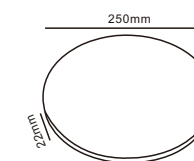

Wall Light B1016

indoor&outdoor

B1016

Code	Material	Power	Light source chip	Waterproof level	Exterior color	Luminous color	Input voltage
B1016	Marble+Aluminum	6W	SMD2835	IP65	Dark/light color	3000K	DC24V

Indoor and outdoor area

- Die-cast Aluminium body
- Protective powder coated finish
- Silicon rubber gasket
- External driver with extended range 100v-265v