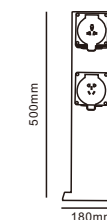

DZ001

outdoor

DZ001

Code	Material	Socket form	Maximum Current	Waterproof level	Exterior color	Luminous color	Peak voltage
DZ001	All aluminum	Three/Five	10/13A	IP66	Grey	/	250V~50/60Hz

Gardens, balconies terraces and walkways

- Die-cast Aluminium body
- Protective powder coated finish
- Silicon rubber gasket
- External driver with extended range 100v-265v

DZ002

outdoor

DZ002

Code	Material	Socket form	Maximum Current	Waterproof level	Exterior color	Luminous color	Peak voltage
DZ002	All aluminum	Three/Five	10/13A	IP66	Grey	/	250V~50/60Hz

Gardens, balconies terraces and walkways

- Die-cast Aluminium body
- Protective powder coated finish
- Silicon rubber gasket
- External driver with extended range 100v-265v