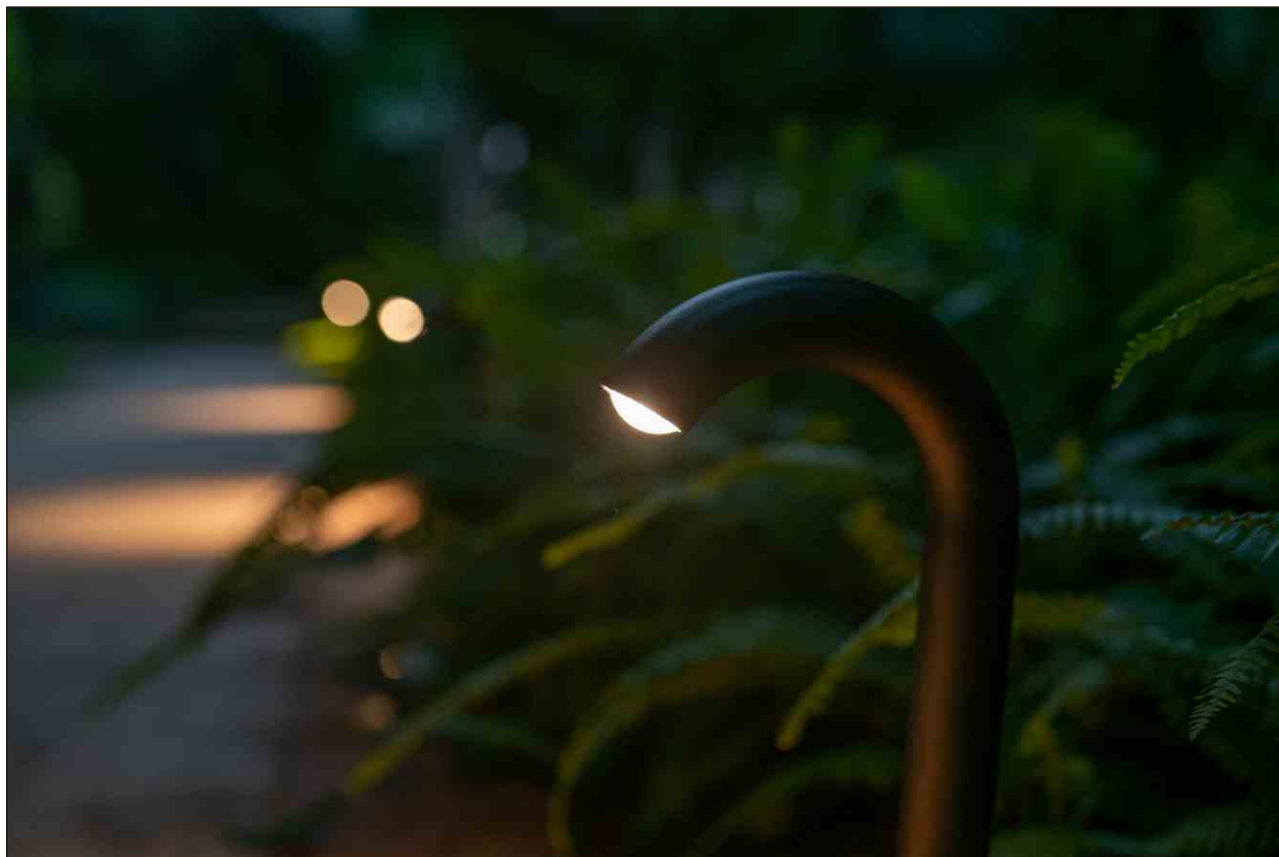

Garden Bollard Light CP7019

outdoor

CP7019

Code	Material	Power	Light source chip	Waterproof level	Exterior color	Luminous color	Input voltage
CP7019	All aluminum	7W	COB	IP65	Matte Black	3000K	AC110-240V DC24V

Gardens, balconies terraces and walkways

- Die-cast Aluminium body
- Protective powder coated finish
- Silicon rubber gasket
- External driver with extended range 100v-265v