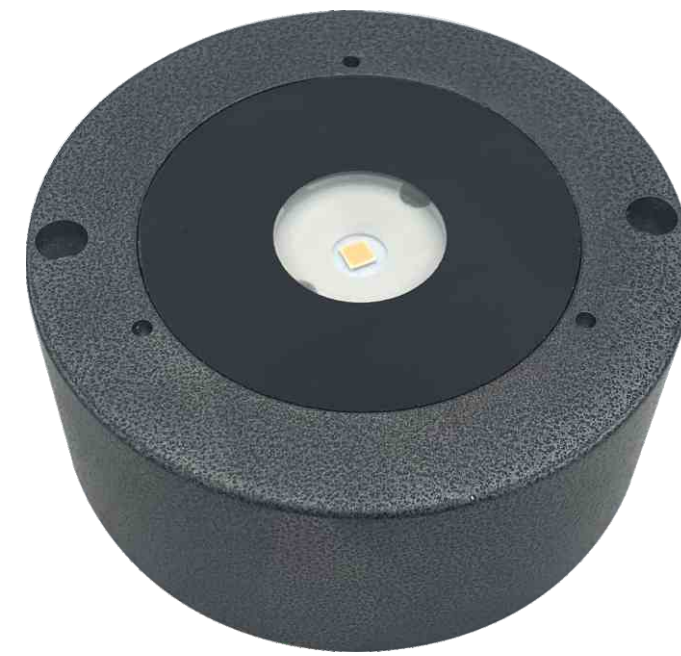

Underwater SD001

outdoor

SD001

IP68

Code	Material	Power	Light source chip	Waterproof level	Exterior color	Luminous color	Input voltage
SD001	All aluminum	12W	COB	IP68	Grey	Customized	DC24V

Gardens, balconies terraces and walkways

- Die-cast Aluminium body
- Protective powder coated finish
- Silicon rubber gasket
- External driver with extended range 100v-265v