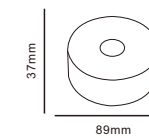

IP68

Code	Material	Power	Light source chip	Waterproof level	Exterior color	Luminous color	Input voltage
SD001	All aluminum	12W	COB	IP68	Grey	Customized	DC24V

Gardens, balconies terraces and walkways

- Die-cast Aluminium body
- Protective powder coated finish
- Silicon rubber gasket
- External driver with extended range 100v-265v