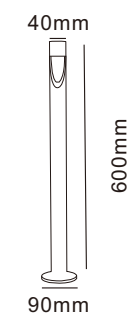

Code	Material	Power	Light source chip	Waterproof level	Exterior color	Luminous color	Input voltage
Cp7051	All aluminum	4W	COB	IP65	Matte Black	3000K	AC110-240V DC24V

Gardens, balconies, terraces and walkways

- Silicon rubber gasket
- External driver with extended range 100V - 265V