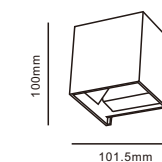

Code	Material	Power	Light source chip	Waterproof level	Exterior color	Luminous color	Input voltage
B1002	All aluminum	3W*2	COB	IP65	Sand black Sand white	3000K	AC110-240V DC24V

Indoor and outdoor area

- Die-cast Aluminium body
- Protective powder coated finish
- Silicon rubber gasket
- External driver with extended range 100v-265v