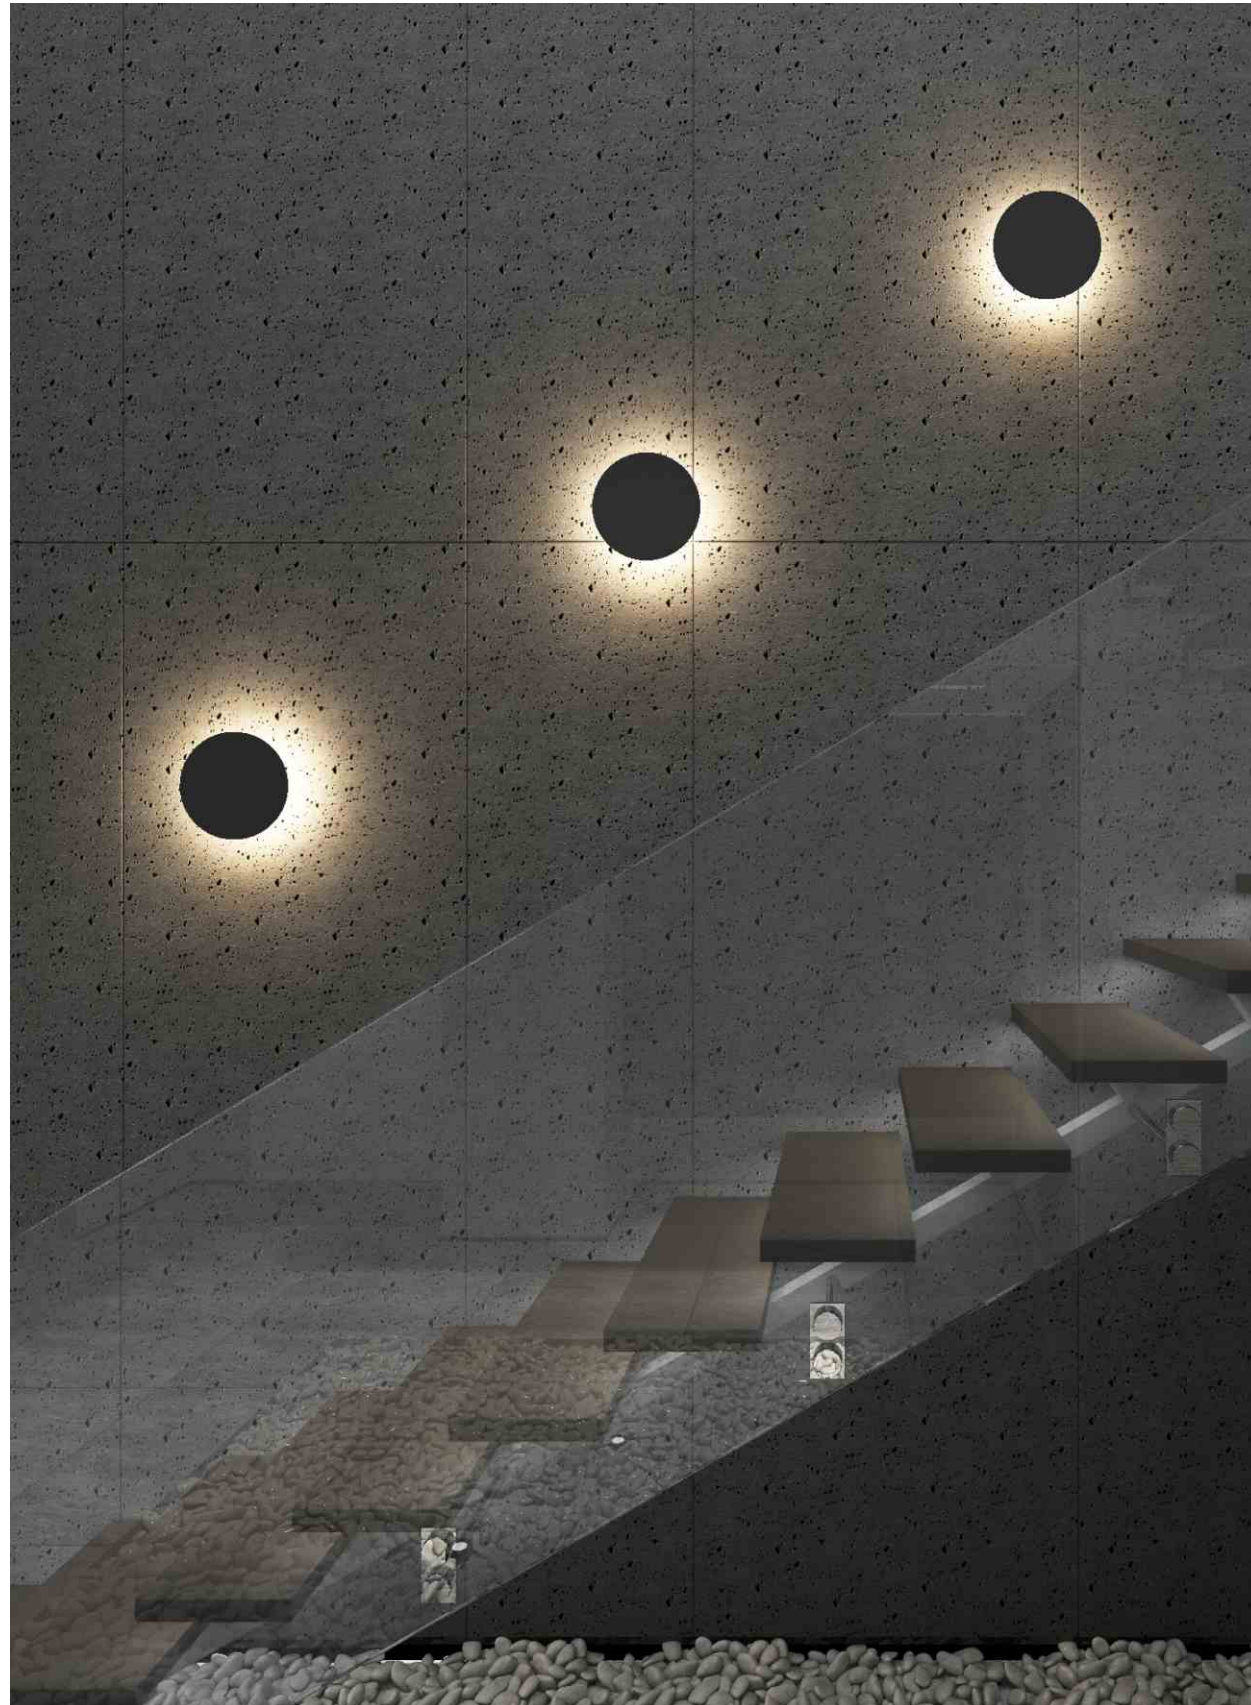

Wall Light B1008

indoor&outdoor

B1008

Code	Material	Power	Light source chip	Waterproof level	Exterior color	Luminous color	Input voltage
B1008	All aluminum	12W	2835 SMD	IP65	Sand black Sand ash	3000K	AC110-240V DC24V

Indoor and outdoor area

- Die-cast Aluminium body
- Protective powder coated finish
- Silicon rubber gasket
- External driver with extended range 100v-265v