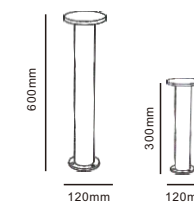

Code	Material	Power	Light source chip	Waterproof level	Exterior color	Luminous color	Input voltage
CP7005	All aluminum	12W	2835 SMD	IP65	Matte Black/Grey	3000K	AC110-240V DC24V

Gardens, balconies terraces and walkways

- Die-cast Aluminium body
- Protective powder coated finish
- Silicon rubber gasket
- External driver with extended range 100v-265v