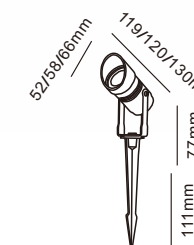

Code	Material	Power	Light source chip	Waterproof level	Exterior color	Luminous color	Input voltage
DC003	All aluminum	5/7/12W	COB	IP65	Grey	3000K	AC110-240V DC24V

Gardens, balconies, terraces and walkways

- Silicon rubber gasket
- External driver with extended range 100V - 265V