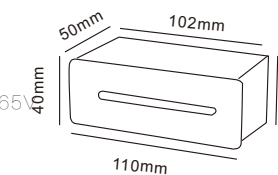

STAIRE CASE LIGHT BT002

Outdoor

BT002

Code	Material	Power	Light source chip	Waterproof level	Exterior color	Luminous color	Input voltage
BT002	All aluminum	3W	COB	IP65	Matte Black/Grey	3000K	AC110-240V DC24V

Gardens, balconies, terraces and walkways

- Silicon rubber gasket
- External driver with extended range 100V - 265V